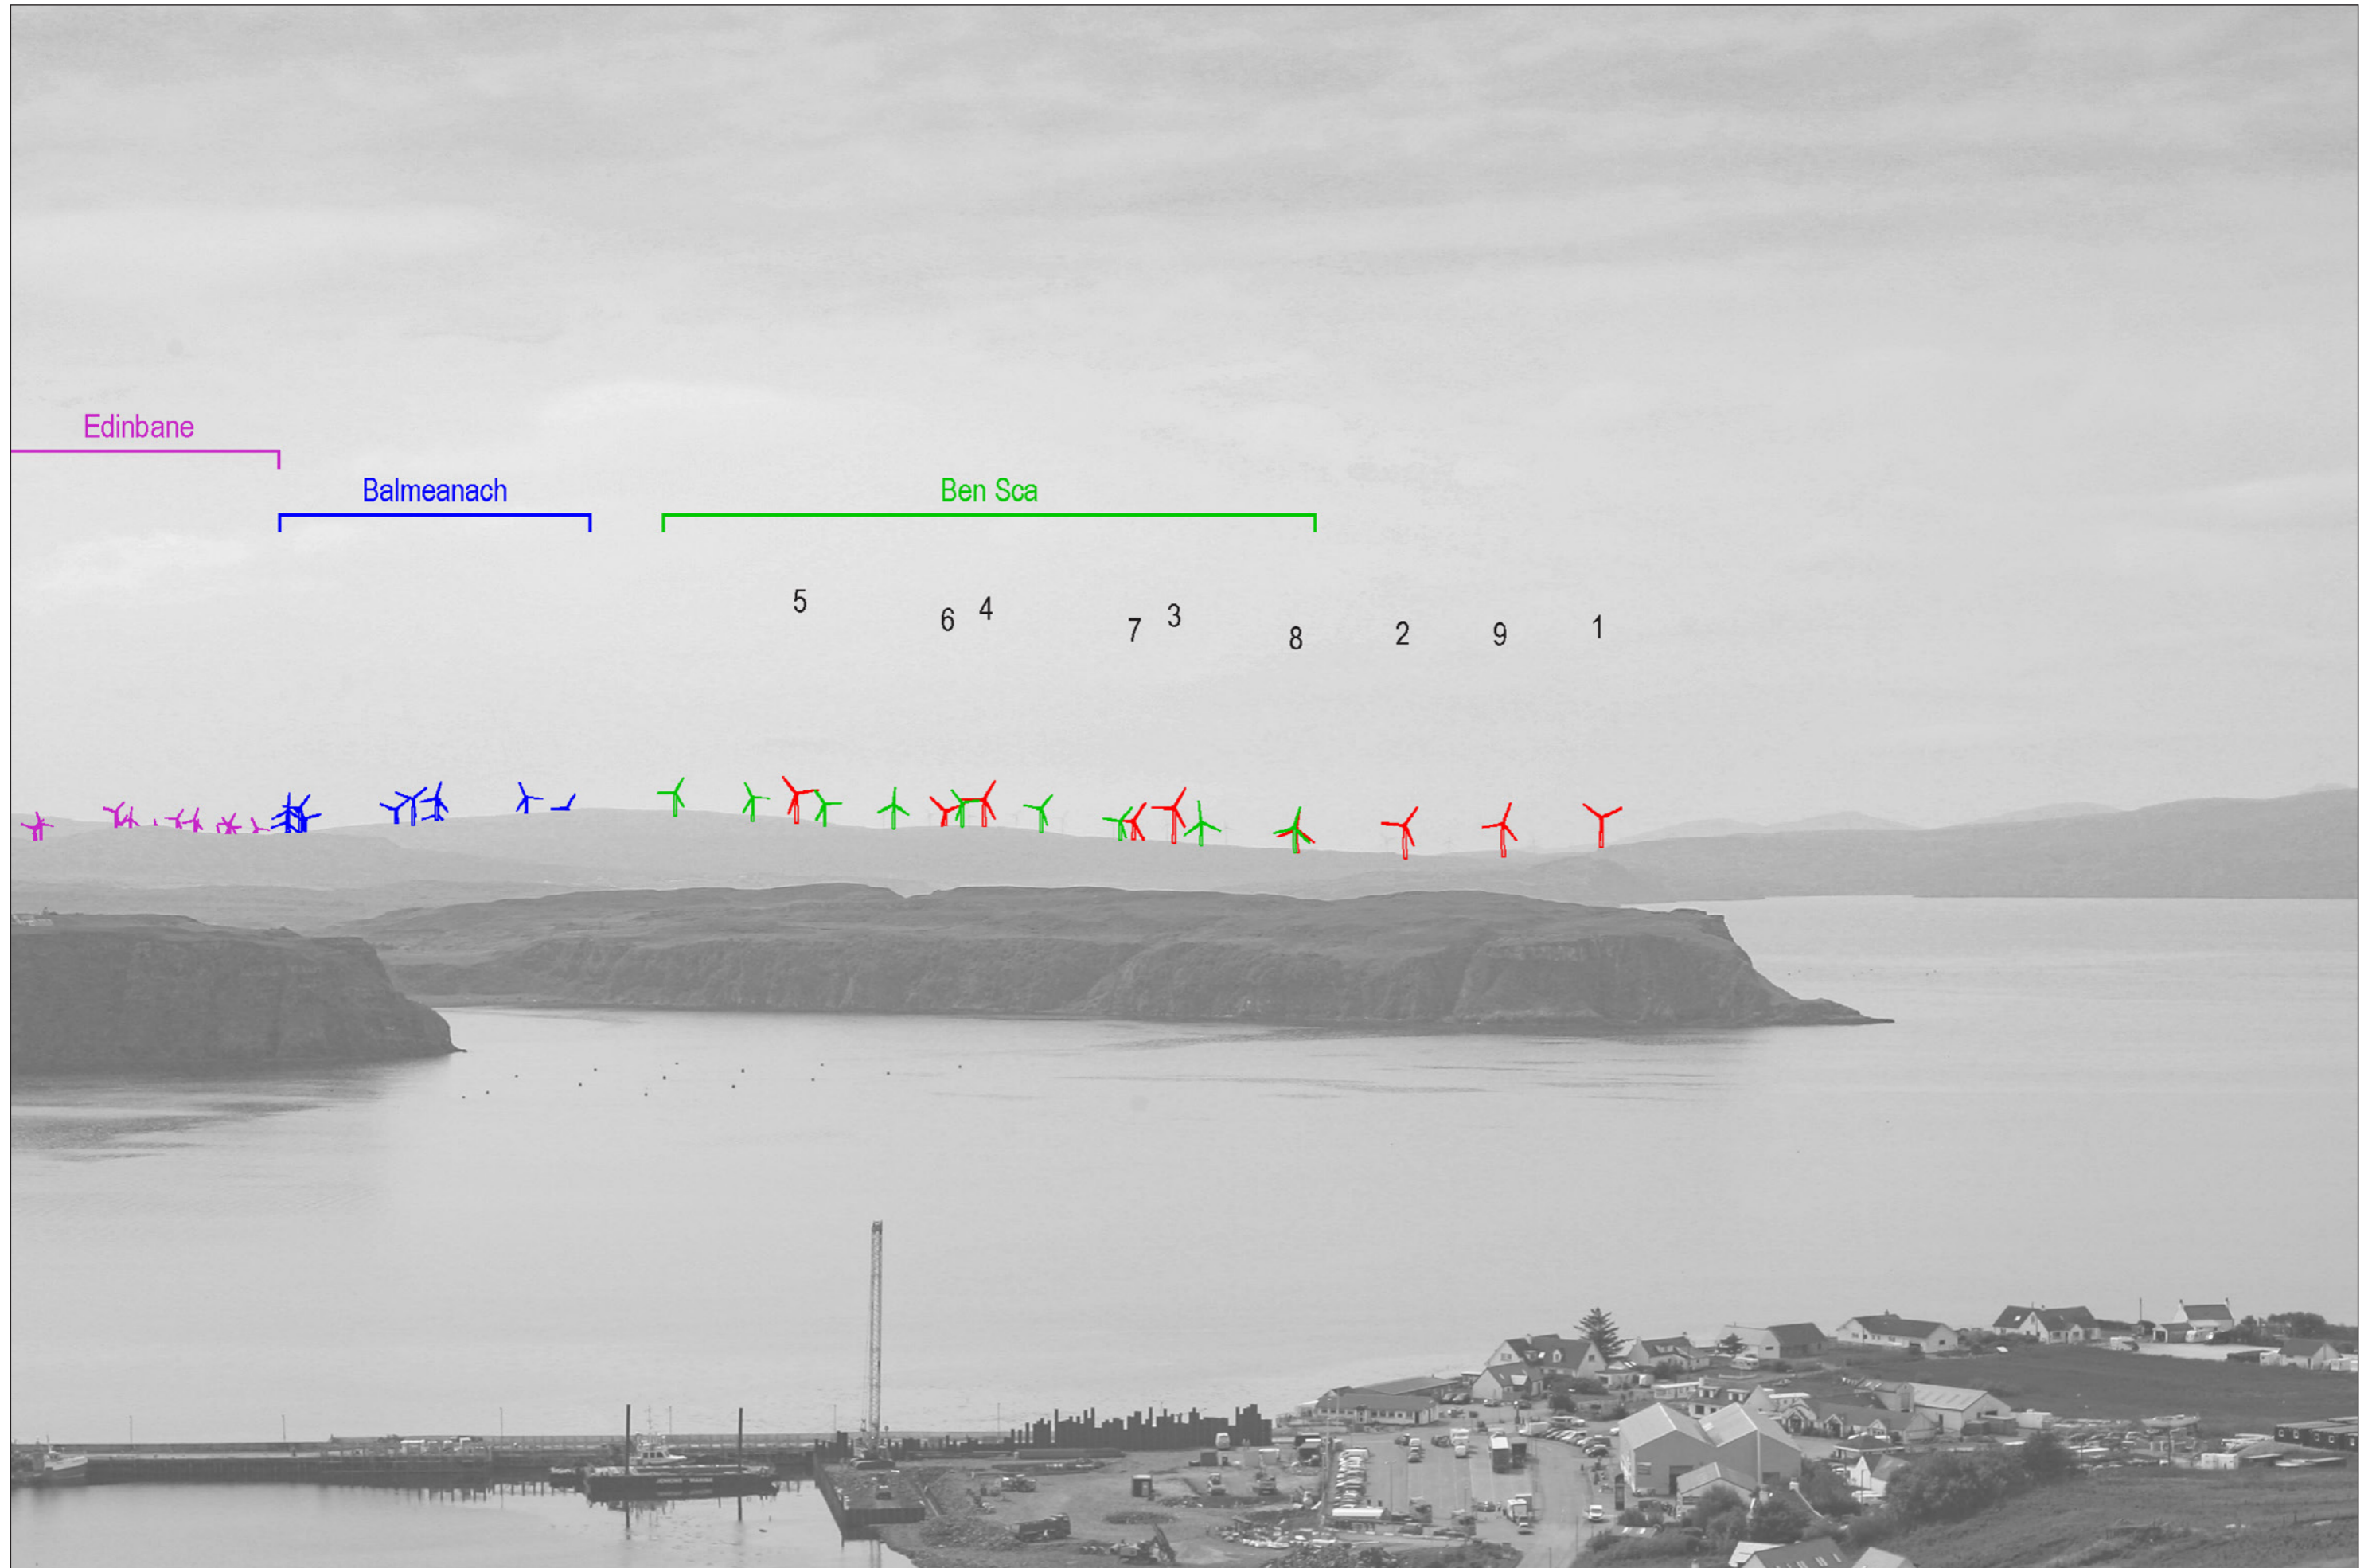

Viewpoint 14: Minor road above Uig

When viewed at a comfortable arm's length (approx. 500 mm), this printed image is representative of our detailed central vision, but is not representative of scale and distance.

Viewpoint 14: Minor road above Uig

This image should be viewed at a comfortable arm's length (Approx. 500 mm)

Viewpoint 14: Minor road above Uig - Monochrome Analysis

This image should be viewed at a comfortable arm's length (Approx. 500 mm)