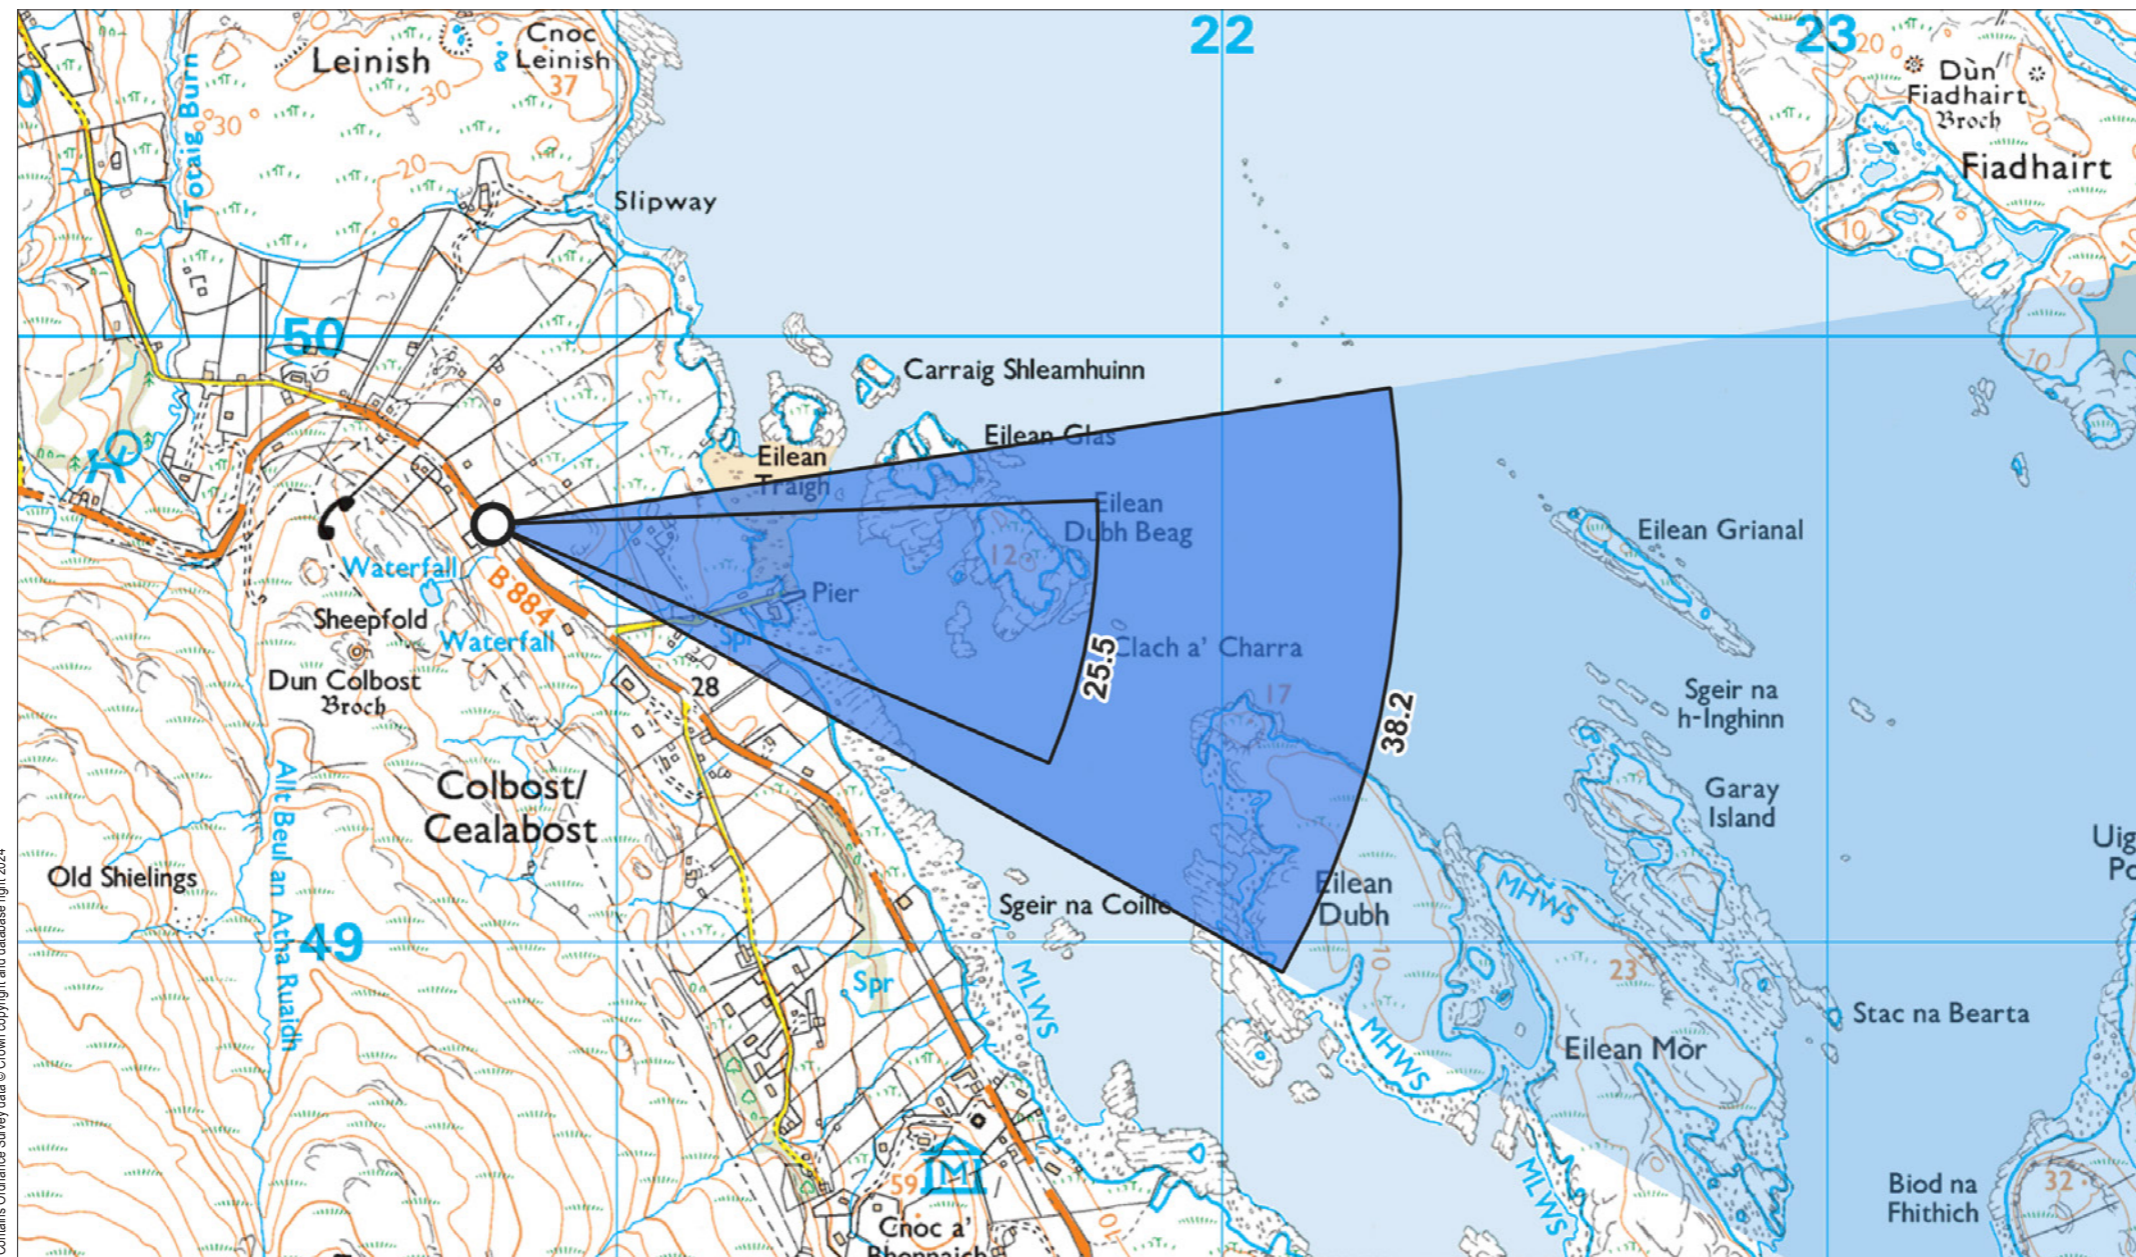

Viewpoint 10: B884 Colbost, Duirinish

Grid Ref: 120795, 849691 Distance to nearest visible turbines: 9664m AOD: 48m

This viewpoint is located at an unsealed turning head on the northern side of the B884 to the east of Colbost town centre. The viewpoint is located across the road from a terraced property with a timber fence (number 13) on the opposite side of the road. There is space for 2 cars to pull in at the viewpoint.

Viewpoint 10: B884 Colbost, Duirinish

When viewed at a comfortable arm's length (approx. 500 mm), this printed image is representative of our detailed central vision, but is not representative of scale and distance.

Camera Height: 1.5 m

Date: 30/08/2022

Time: 14:24

SUBMITTED LAYOUT - 200m tip

Viewpoint 10: B884 Colbost, Duirinish - Monochrome Analysis

This image should be viewed at a comfortable arm's length (Approx. 500 mm)

Viewpoint 10: B884 Colbost, Duirinish - Monochrome Analysis

This image should be viewed at a comfortable arm's length (Approx. 500 mm)

Planar Projection

Distance to nearest turbine: 9.66 km

Camera: Nikon z6 2 - Full Frame