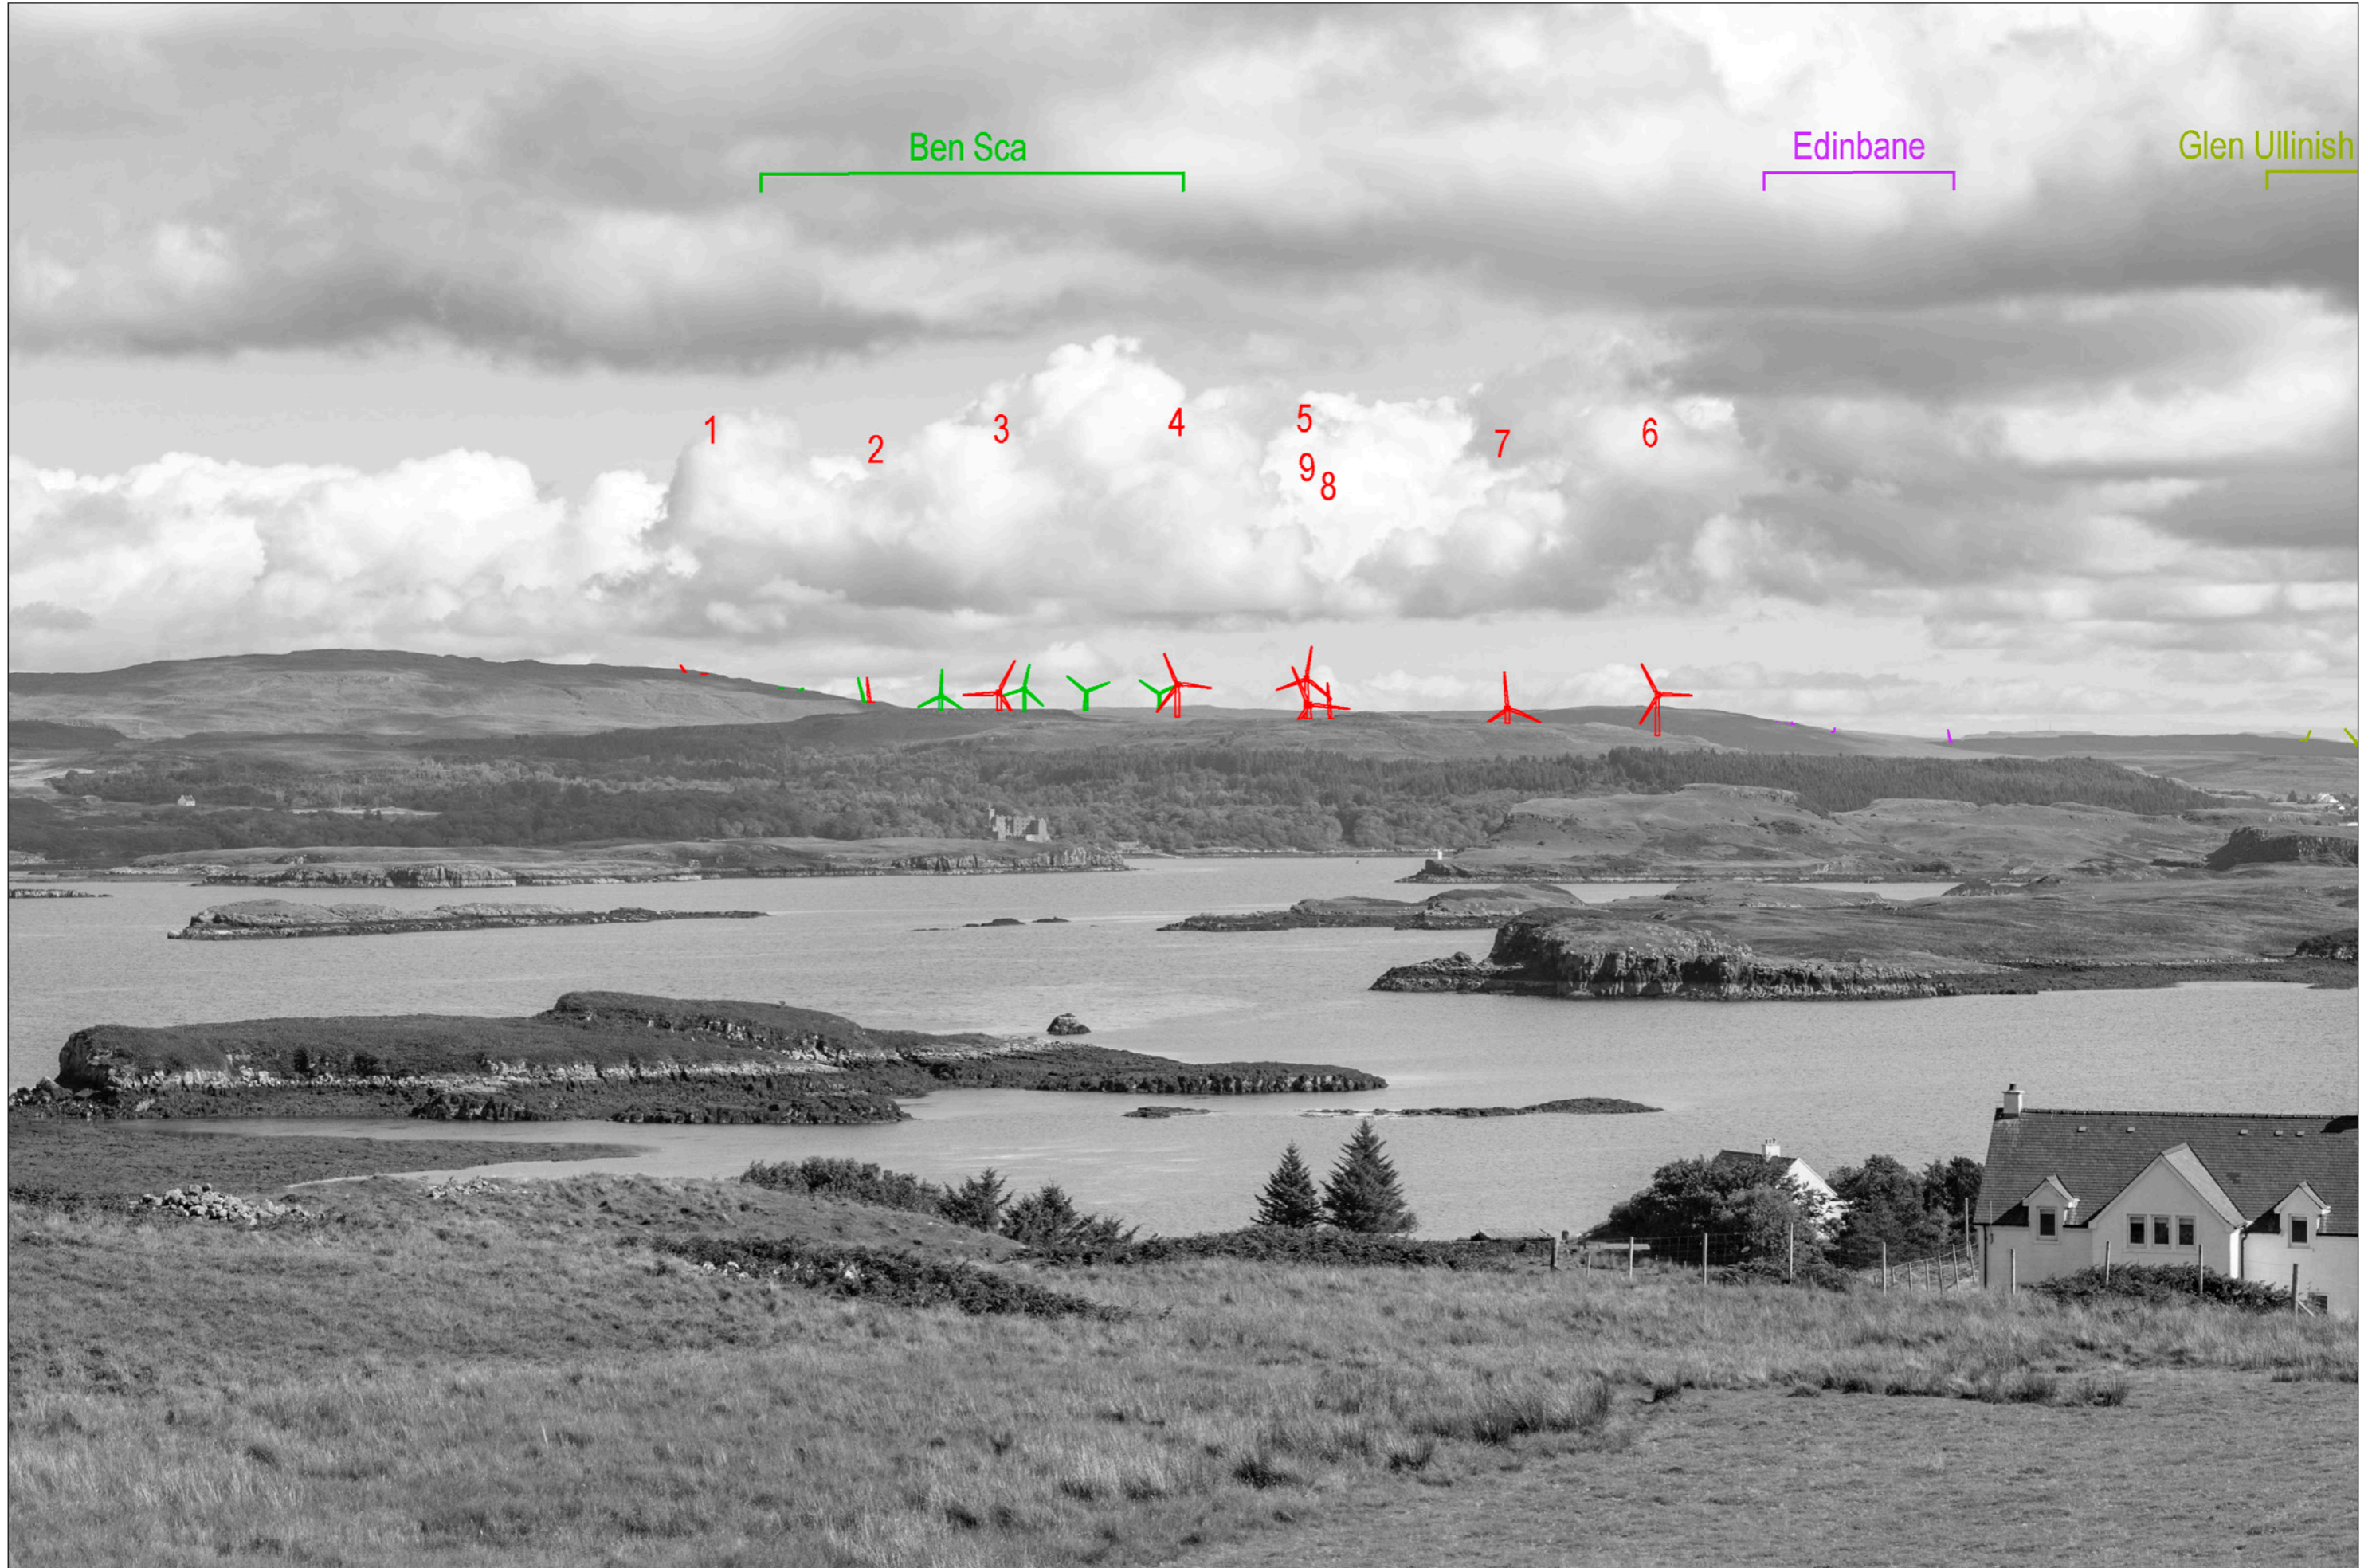

Viewpoint 10: B884 Colbost, Duirinish

This image should be viewed at a comfortable arm's length (Approx. 500 mm)

Planar Projection

Distance to nearest turbine: 9.66 km

Camera: Nikon z6 2 - Full Frame

Focal length: 75 mm

Camera Height: 1.5 m

Date: 30/08/2022

Time: 14:24

SUBMITTED LAYOUT - 200m tip

Viewpoint 10: B884 Colbost, Duirinish - Monochrome Analysis

This image should be viewed at a comfortable arm's length (Approx. 500 mm)

Planar Projection

Distance to nearest turbine: 9.66 km

Camera: Nikon z6 2 - Full Frame

Focal length: 75 mm

Camera Height: 1.5 m

Date: 30/08/2022

Time: 14:24

SUBMITTED LAYOUT - 200m tip (CONSENTED CUMULATIVE)

Viewpoint 10: B884 Colbost, Duirinish - Monochrome Analysis

This image should be viewed at a comfortable arm's length (Approx. 500 mm)

Planar Projection

Distance to nearest turbine: 9.66 km

Camera: Nikon z6 2 - Full Frame