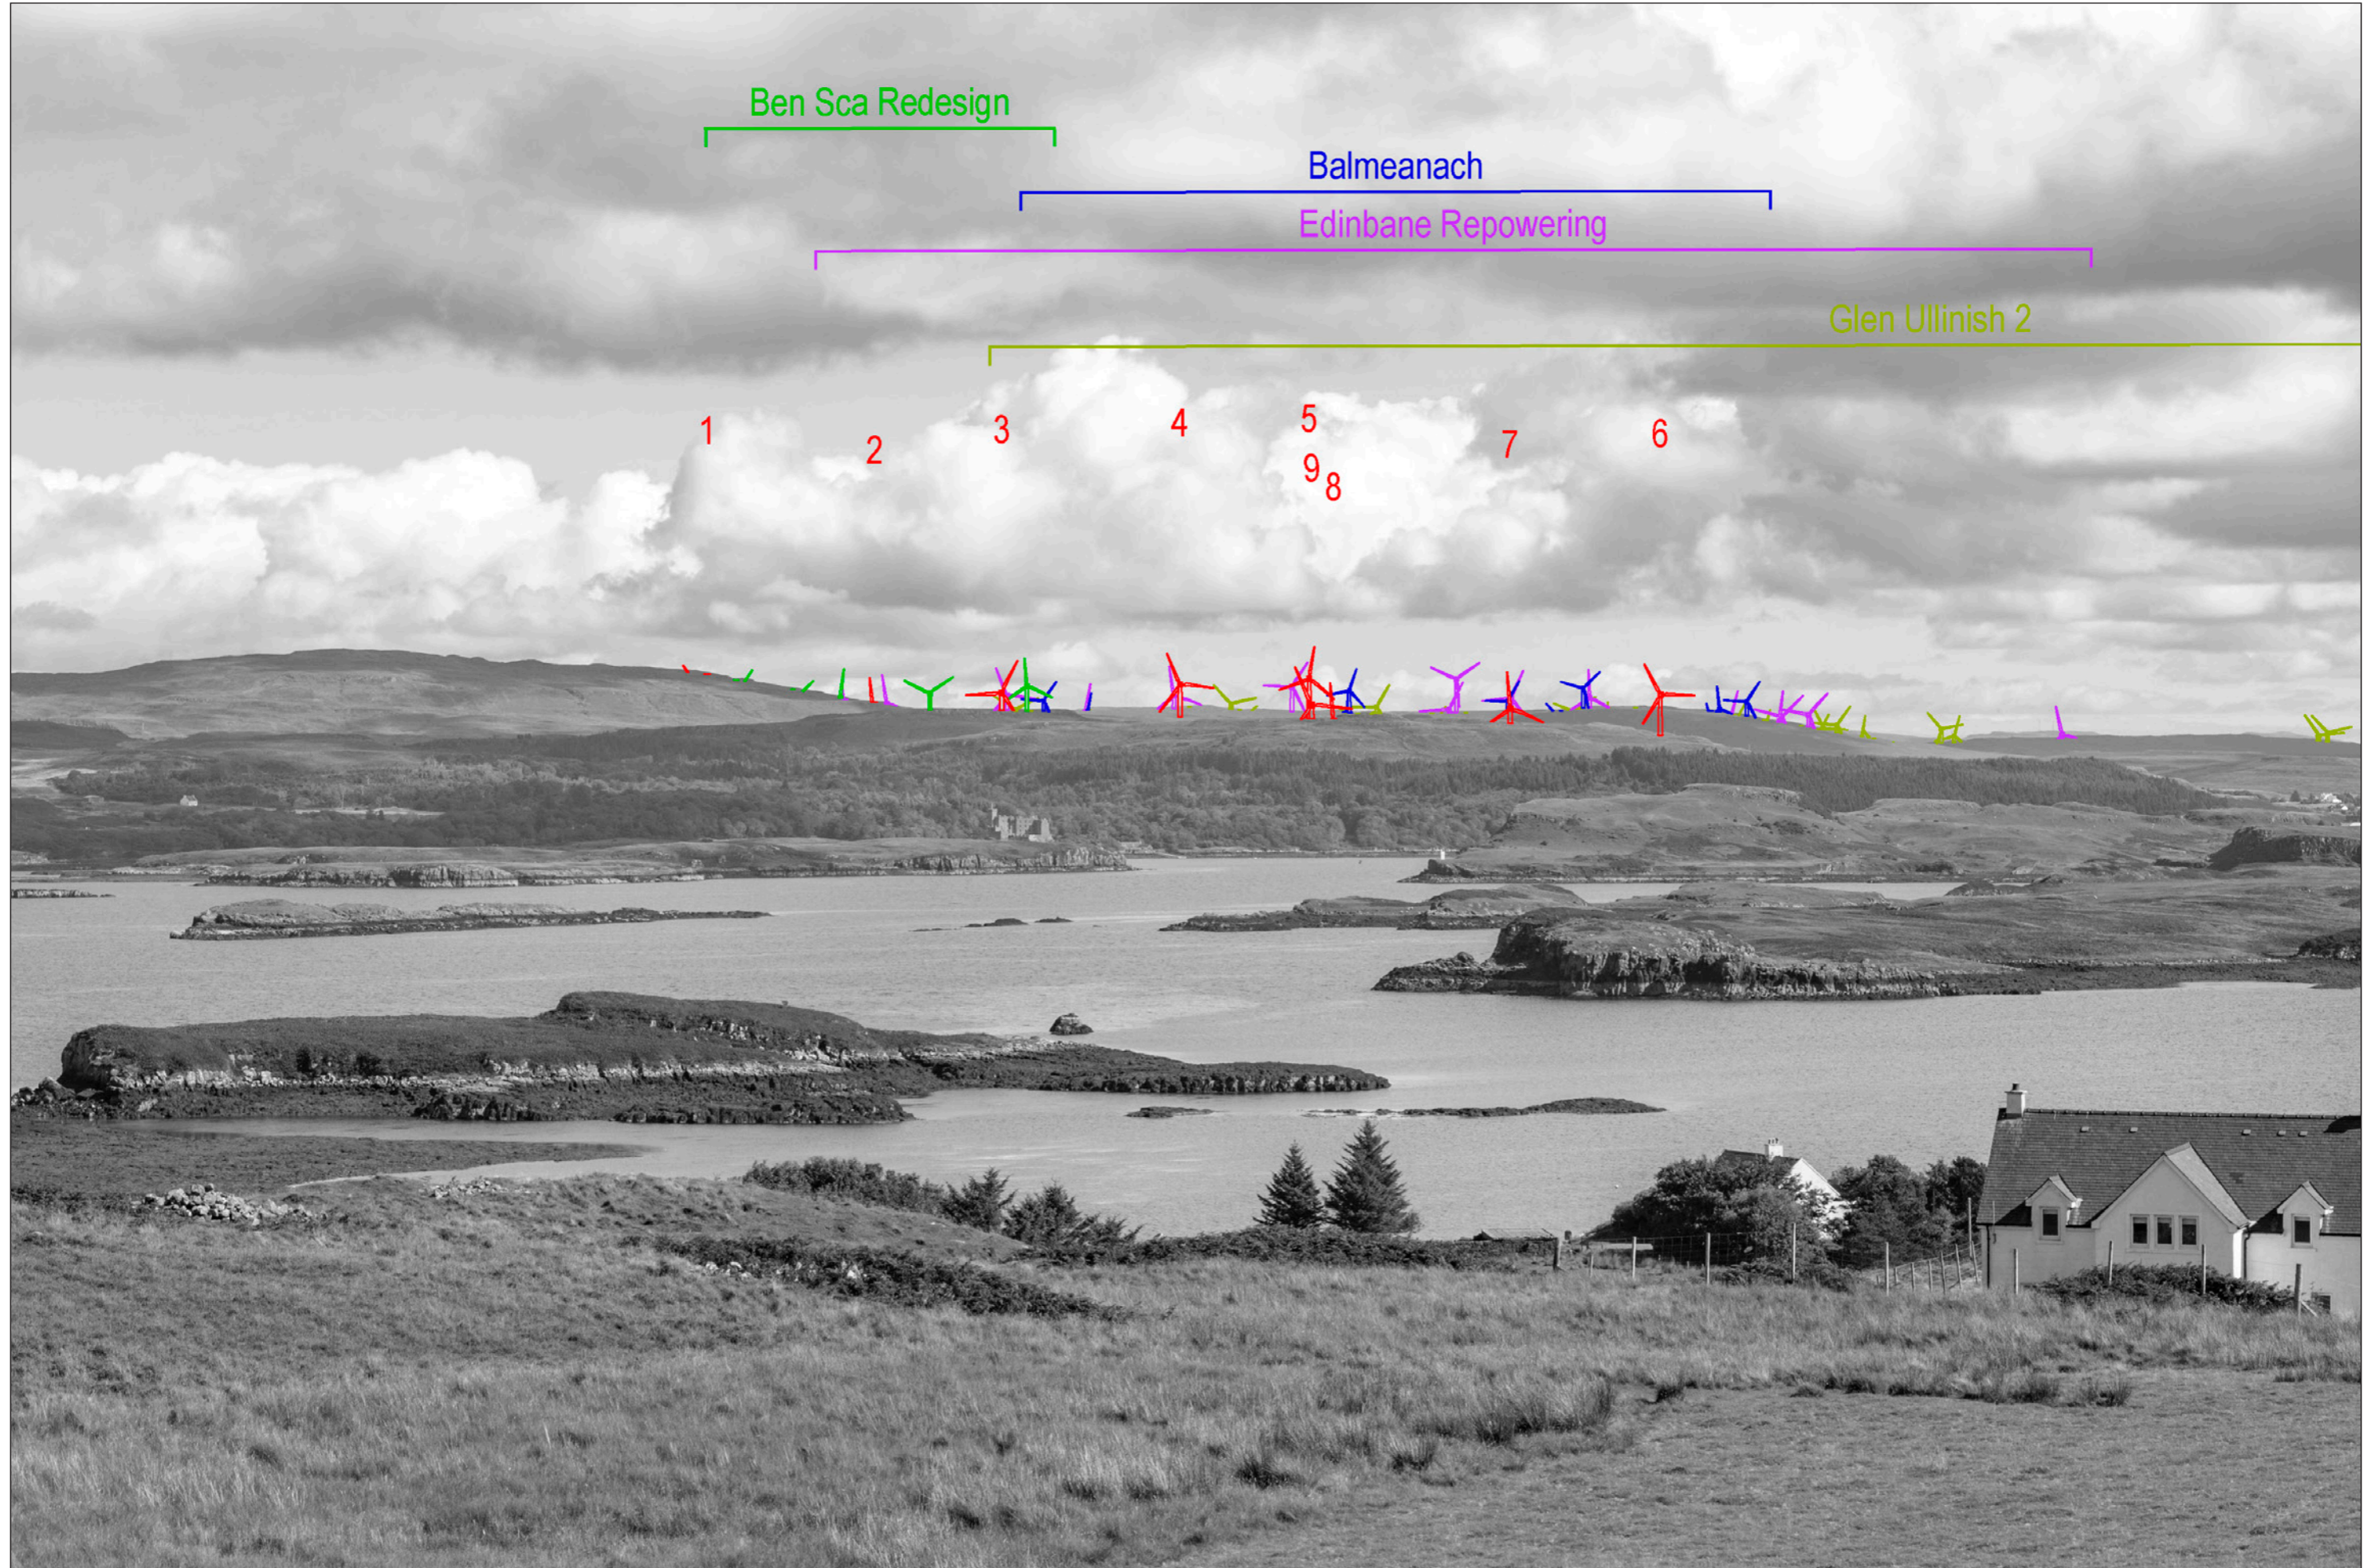

Viewpoint 10: B884 Colbost, Duirinish

Grid Ref: 120795, 849691 Distance to nearest visible turbines: 9664m AOD: 48m

This viewpoint is located at an unsealed turning head on the northern side of the B884 to the east of Colbost town centre. The viewpoint is located across the road from a terraced property with a timber fence (number 13) on the opposite side of the road. There is space for 2 cars to pull in at the viewpoint.

Camera Height: 1.5 m

Date: 30/08/2022

Time: 14:24

SUBMITTED LAYOUT - 200m tip

Viewpoint 10: B884 Colbost, Duirinish - Monochrome Analysis

This image should be viewed at a comfortable arm's length (Approx. 500 mm)

Planar Projection

Distance to nearest turbine: 9.66 km

Camera: Nikon z6 2 - Full Frame

Focal length: 75 mm

Camera Height: 1.5 m

Date: 30/08/2022

Time: 14:24

SUBMITTED LAYOUT - 200m tip (CONSENTED CUMULATIVE)

Viewpoint 10: B884 Colbost, Duirinish - Monochrome Analysis

This image should be viewed at a comfortable arm's length (Approx. 500 mm)

Planar Projection

Distance to nearest turbine: 9.66 km

Camera: Nikon z6 2 - Full Frame