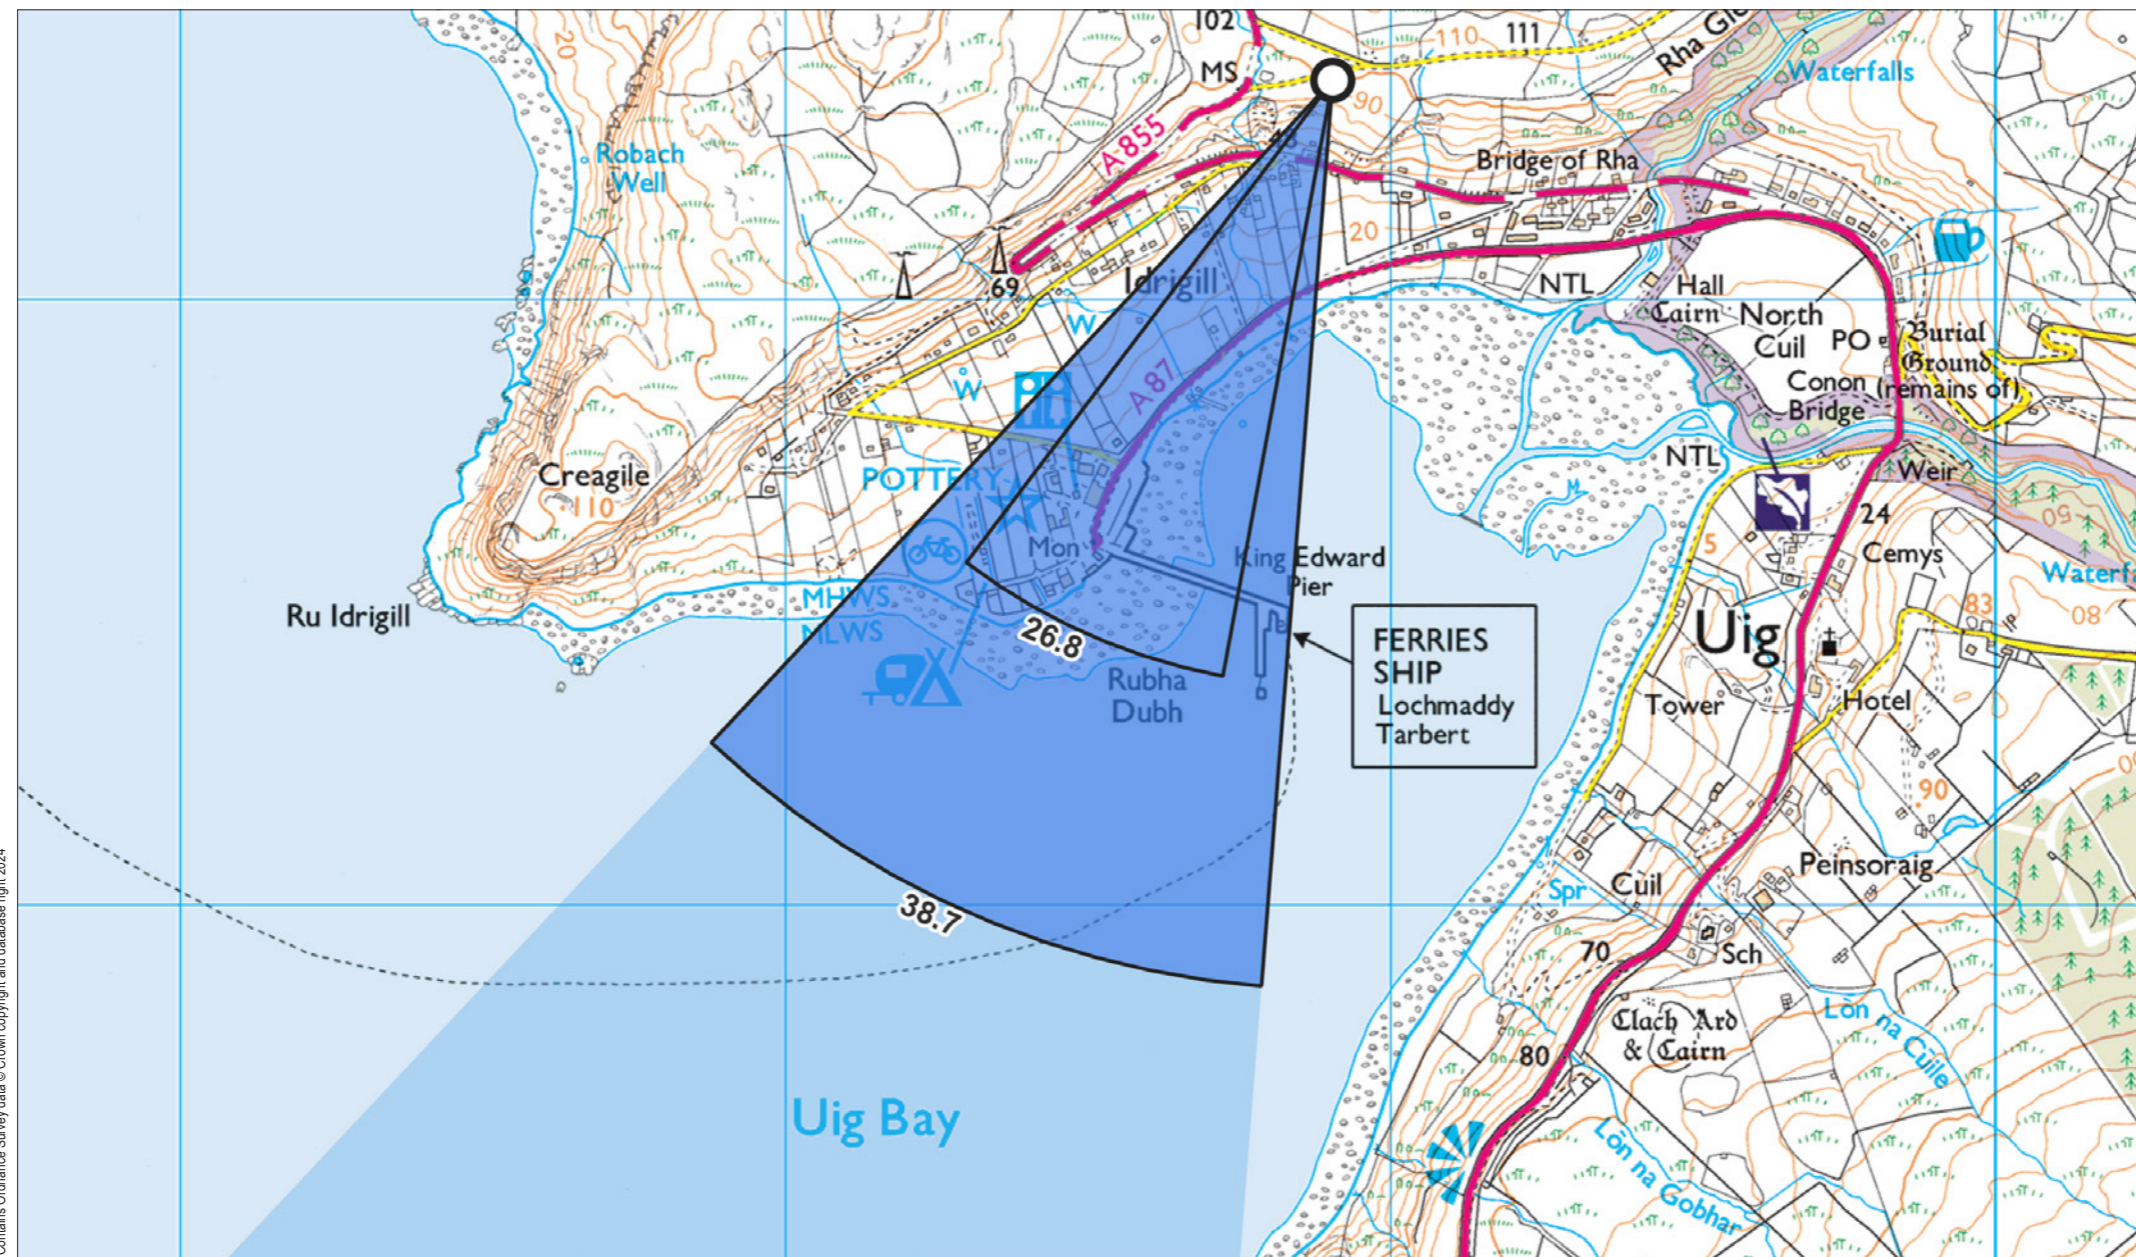

Viewpoint 14: Minor road above Uig

Grid Ref: 138904, 864363 Distance to nearest visible turbines: 17683m AOD: 101.1m

This viewpoint is located at the Idrigil Bay viewpoint at the intersection of an unclassified road and the B855 to the north of Uig. The viewpoint is set in open ground at the intersection above a steep slope overlooking Uig. There is parking space for several cars at the viewpoint.

Viewpoint 14: Minor road above Uig

When viewed at a comfortable arm's length (approx. 500 mm), this printed image is representative of our detailed central vision, but is not representative of scale and distance.

Planar Projection Distance to nearest turbine: 17.68 km Camera: Canon EOS 5D - Full Frame Focal length: 50 mm Camera Height: 1.5 m Date: 19/07/2022 Time: 12:16

SUBMITTED LAYOUT - 200m tip

Viewpoint 14: Minor road above Uig

SUBMITTED LAYOUT - 200m tip

Viewpoint 14: Minor road above Uig - Monochrome Analysis

This image should be viewed at a comfortable arm's length (Approx. 500 mm)

Viewpoint 14: Minor road above Uig - Monochrome Analysis