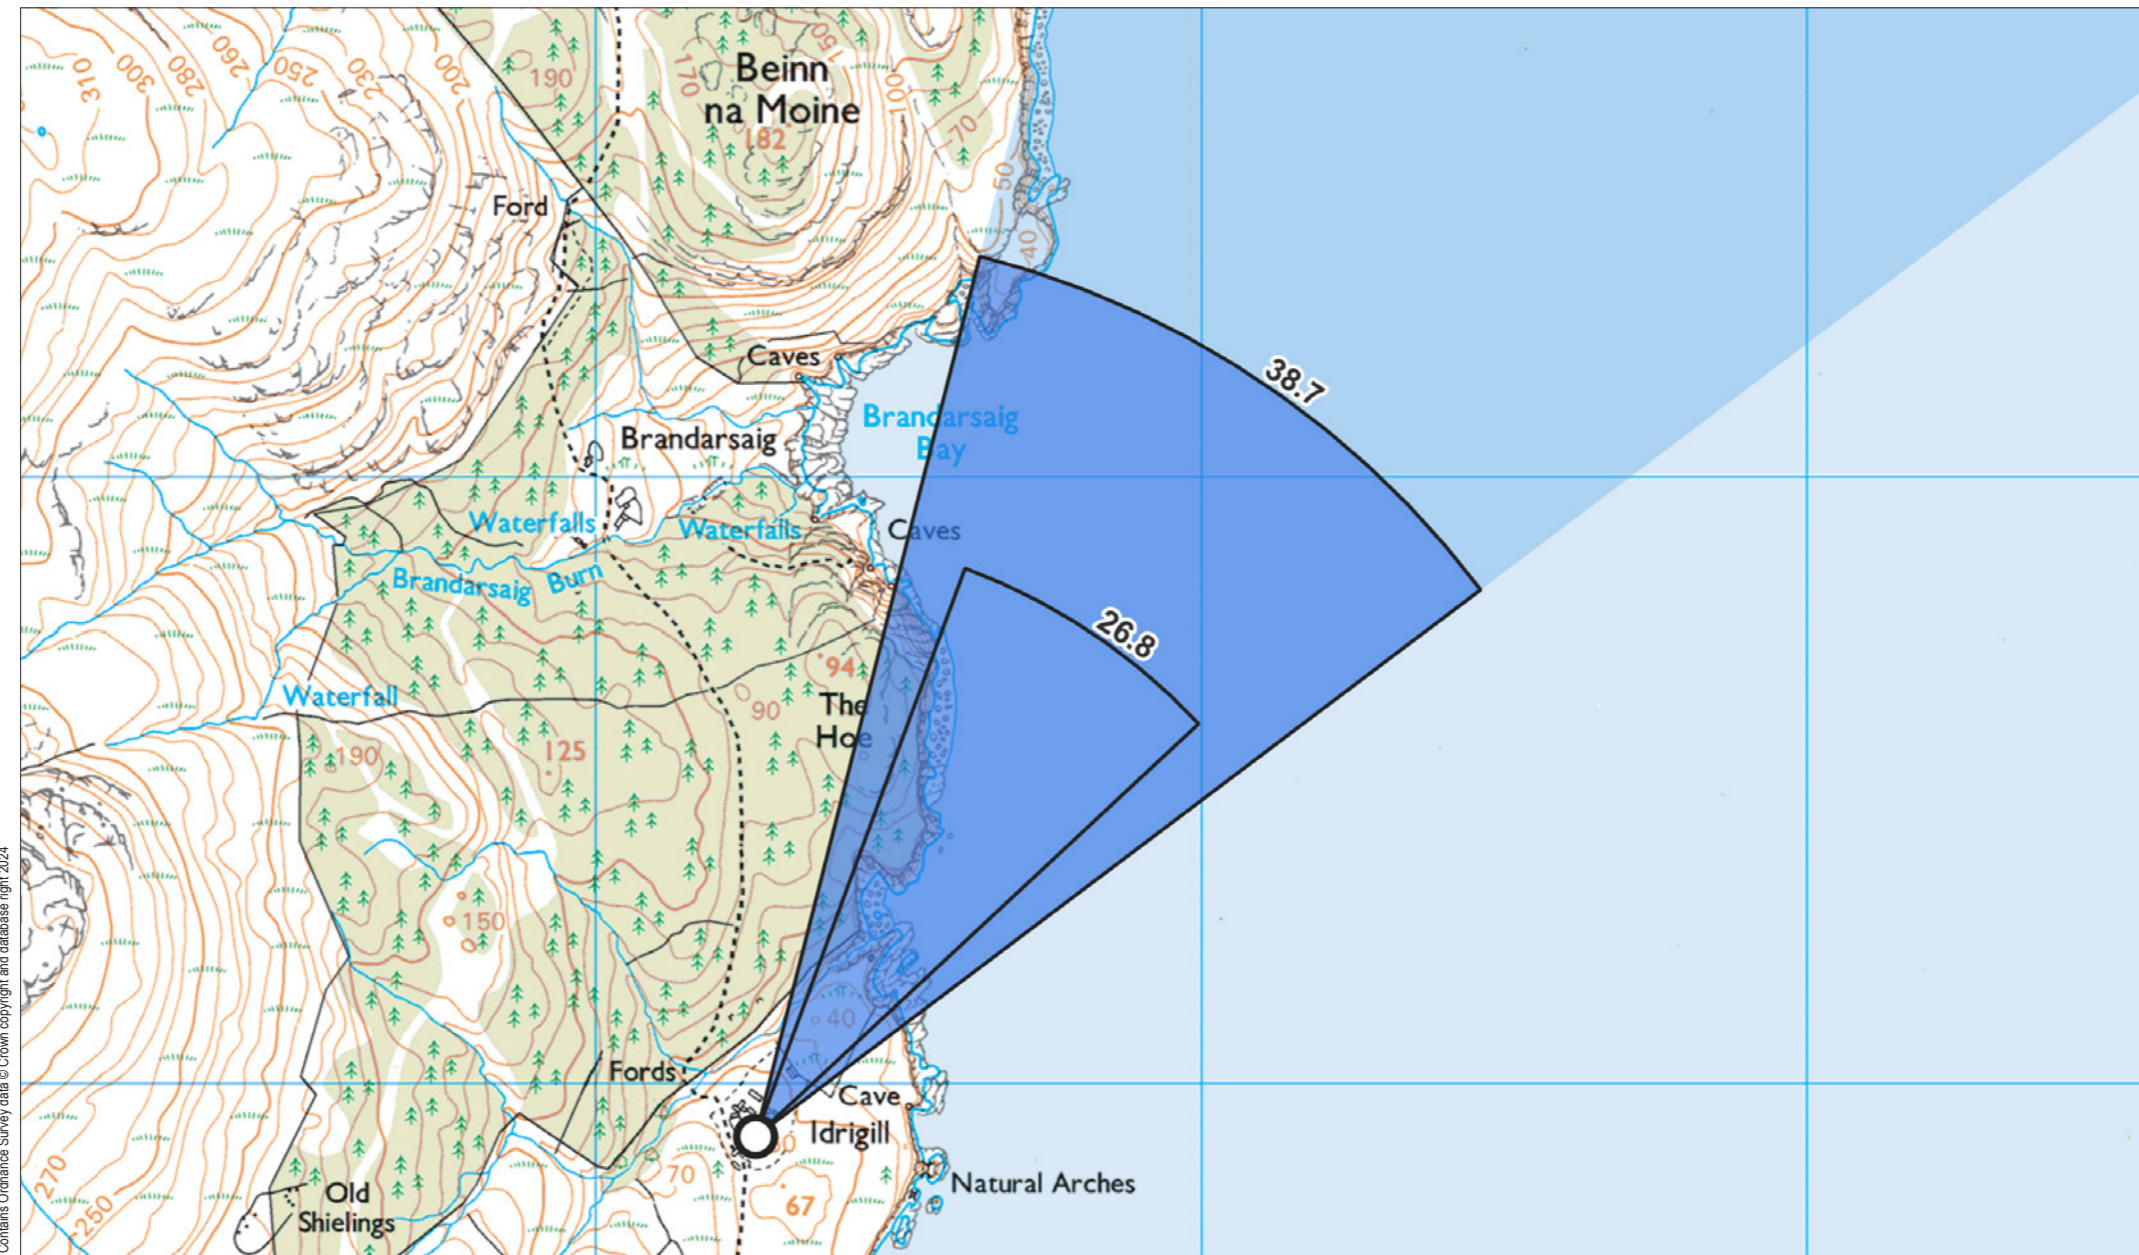

Viewpoint 20: Idrigill Core Path

Grid Ref: 125263, 837913 Distance to nearest visible turbines: 10940m AOD: 66.2m

This viewpoint is located on the core path between Orbost and Idrigill Point, near the abandoned settlement of Idrigill. There would be no views of the Proposed Development from Idrigill Point itself, so this location was to represent views from the core path. The precise location of this viewpoint is just off the path itself onto a small knoll which was chosen in order to obtain the most open view across Loch Bracadale and the Proposed Development.

Viewpoint 20: Idrigill Core Path

When viewed at a comfortable arm's length (approx. 500 mm), this printed image is representative of our detailed central vision, but is not representative of scale and distance.

This image should be viewed at a comfortable arm's length (Approx. 500 mm)

Planar Projection Distance to nearest turbine: 10.94 km Camera: Canon EOS 5D - Full Frame Focal length: 75 mm Camera Height: 1.5 m Date: 01/10/2024 Time: 14:54

SUBMITTED LAYOUT - 200m tip

Viewpoint 20: Idrigill Core Path - Monochrome Analysis

This image should be viewed at a comfortable arm's length (Approx. 500 mm)

Planar Projection Distance to nearest turbine: 10.94 km Camera: Canon EOS 5D - Full Frame Focal length: 75 mm Camera Height: 1.5 m Date: 01/10/2024 Time: 14:54