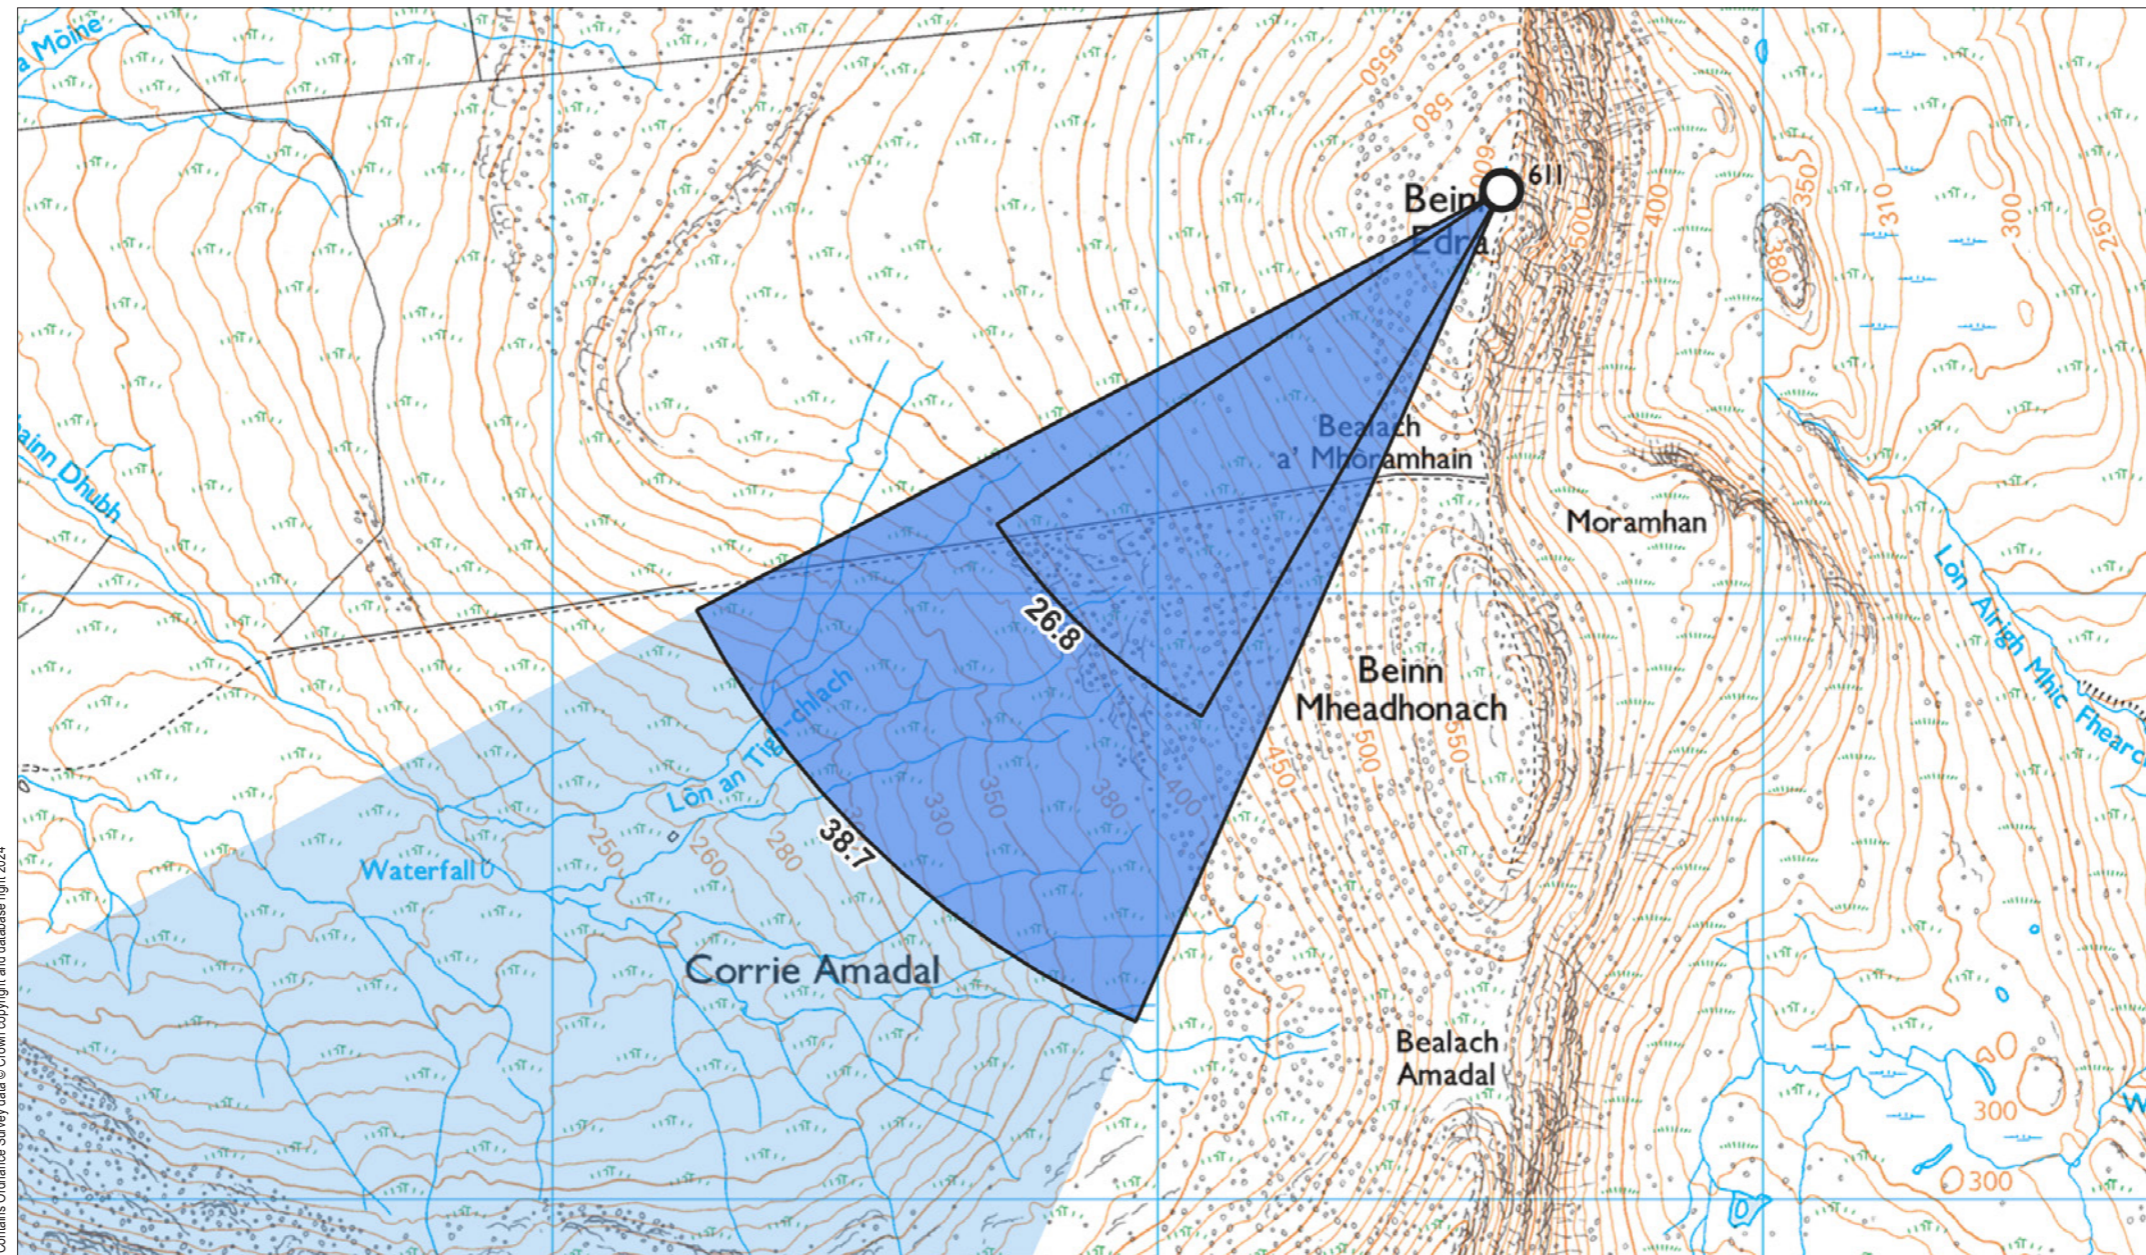

Viewpoint 17: Beinn Edra

Contains Ordnance Survey data © Crown copyright and database right 2024

File Ref: 0915-Highland-Council-180m-lp-montages

Grid Ref: 145568, 862667 Distance to nearest visible turbines: 20062m AOD: 614.2m

This viewpoint is located at the summit of Beinn Edra on the Skye Trail. The viewpoint is on elevated open ground with views in all directions. The viewpoint is accessible by foot from Uig via core paths, from the north via the Quirang or the south via the Old Man of Storr along the Skye Trail.