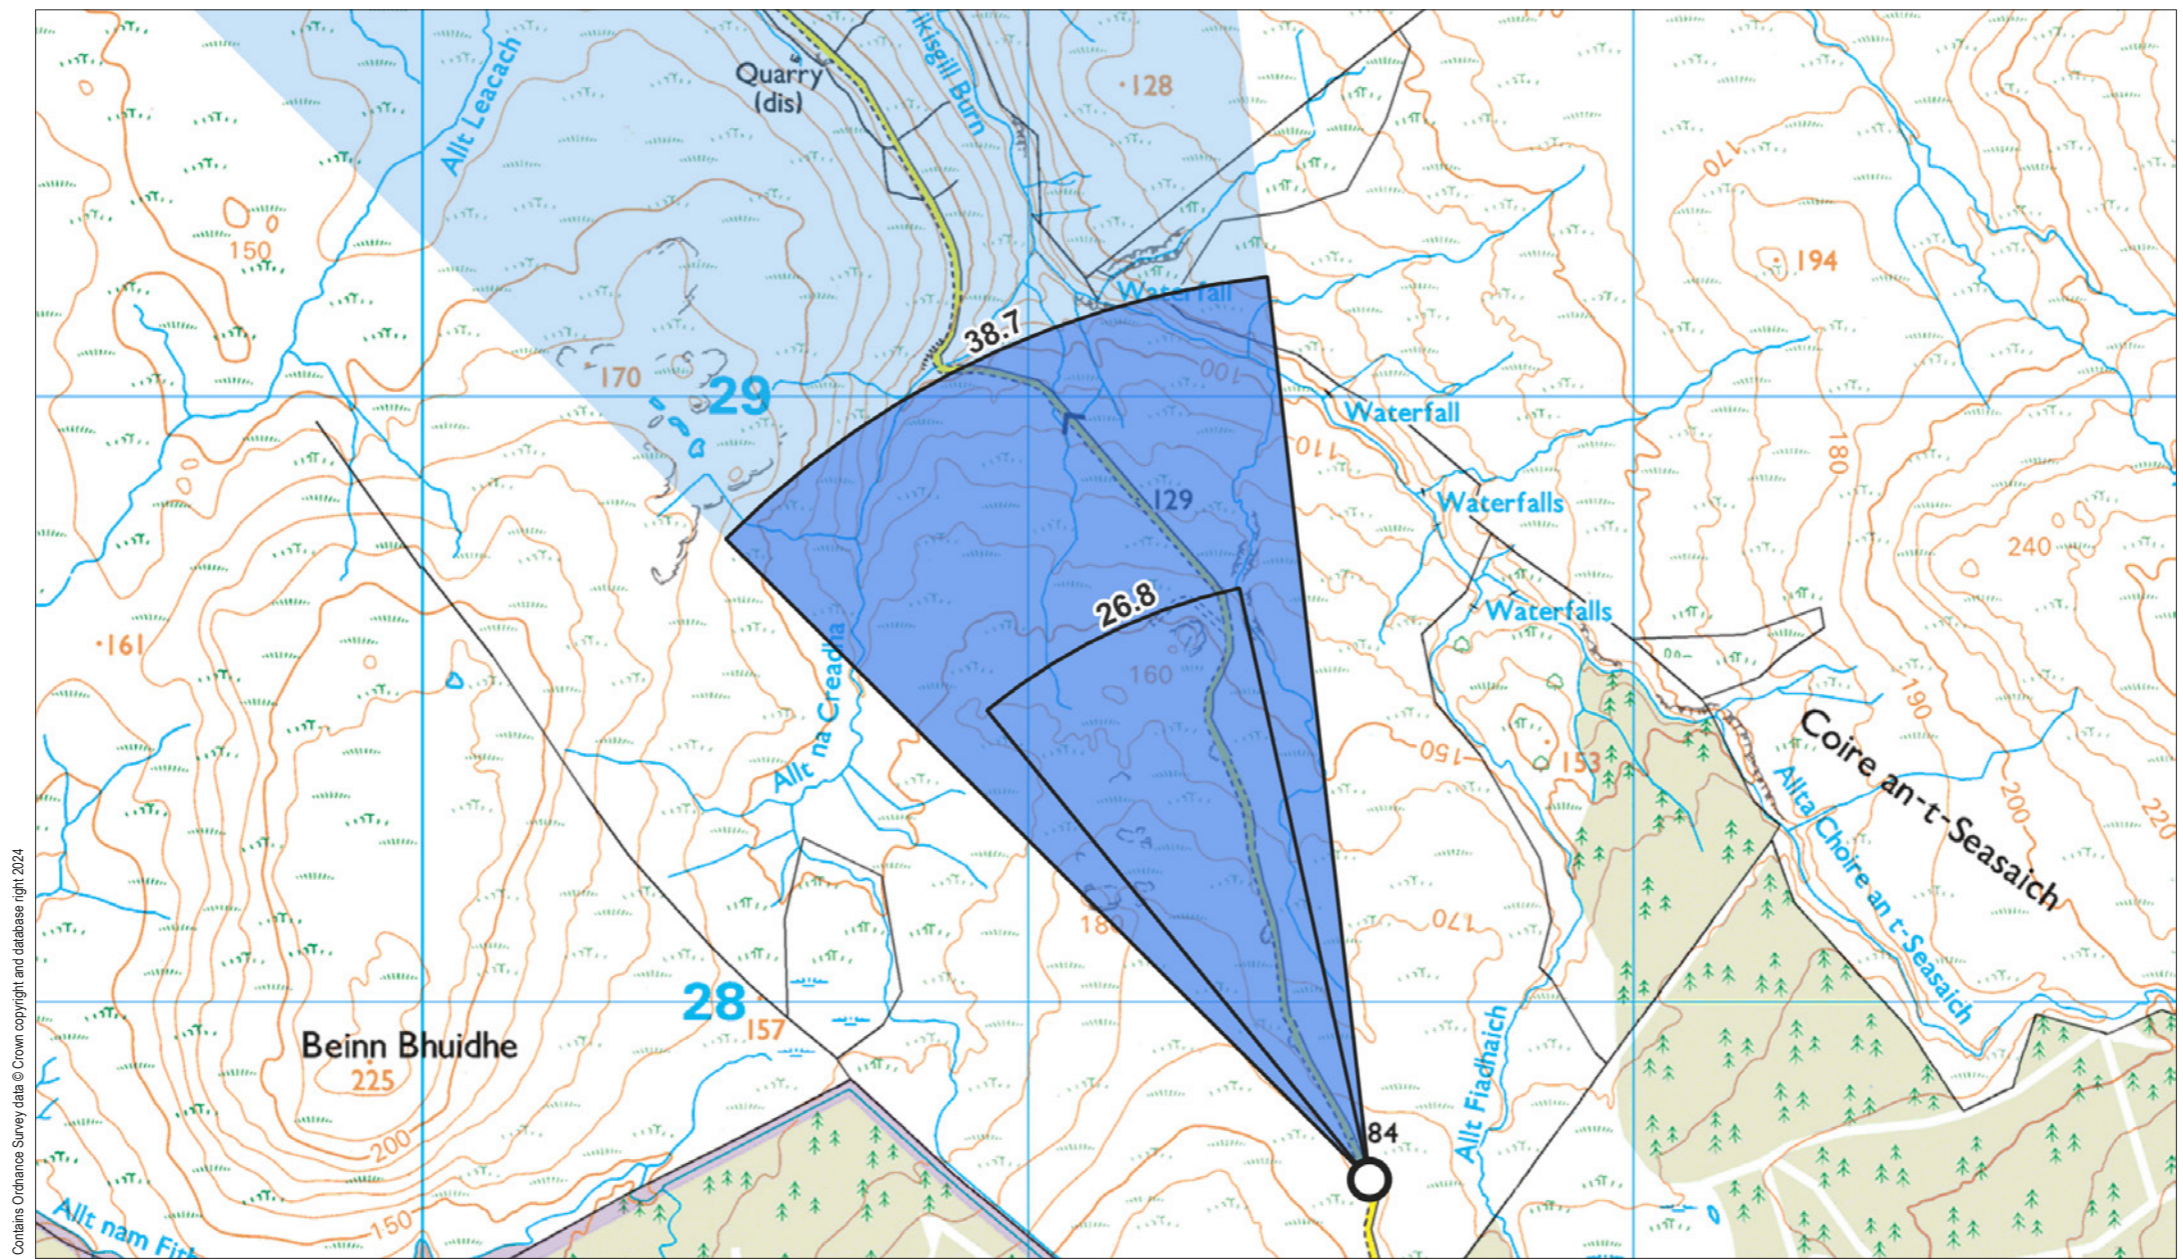

Viewpoint 16: Moineach Mararaulin

Grid Ref: 141564, 827708 Distance to nearest visible turbines: 21108m AOD: 190.7m

This viewpoint is located at a passing place on an unclassified road, 2.9 miles south of Merkdale on the approach to the Cuillins and the Fairy Pools. The viewpoint is surrounded by open grassland with post and wire fences along the road to the north of a section of roadside forestry. There is space for 2-3 cars to pull in at the viewpoint.

Viewpoint 16: Moineach Mararaulin

When viewed at a comfortable arm's length (approx. 500 mm), this printed image is representative of our detailed central vision, but is not representative of scale and distance.

This viewpoint is located at the summit of Beinn Edra on the Skye Trail. The viewpoint is on elevated open ground with views in all directions. The viewpoint is accessible by foot from Uig via core paths, from the north via the Quirang or the south via the Old Man of Storr along the Skye Trail.

Viewpoint 17: Beinn Edra

When viewed at a comfortable arm's length (approx. 500 mm), this printed image is representative of our detailed central vision, but is not representative of scale and distance.