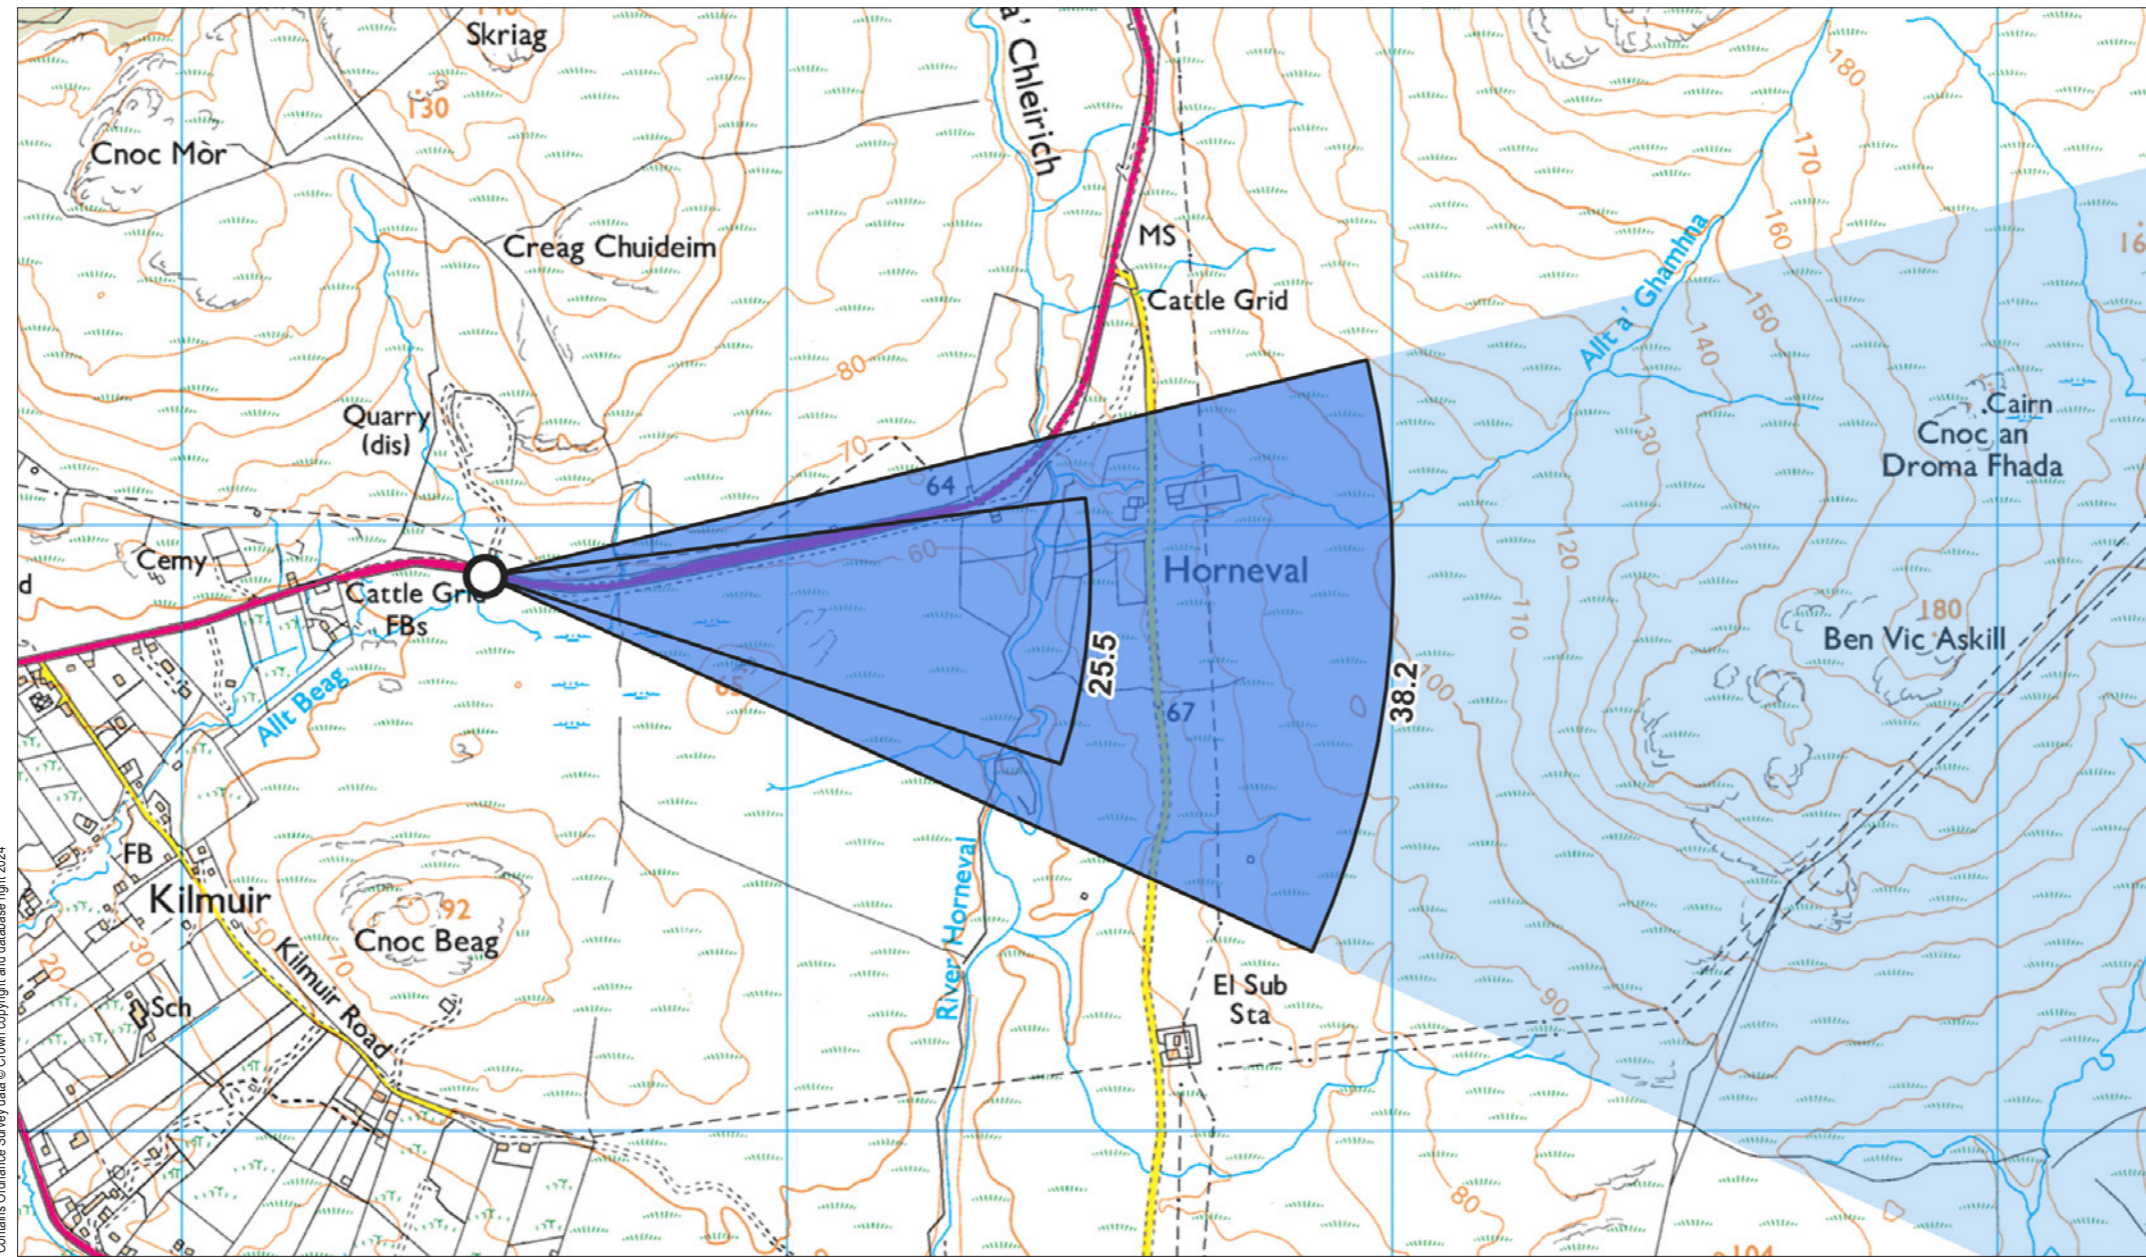

Viewpoint 4: A850 east of Dunvegan

File Ref: 0915-Highland-Council-200m-IP-visuals

Grid Ref: 126501, 847917 Distance to nearest visible turbines: 3758m AOD: 57.5m

This viewpoint is located 1 mile east of the A836 in Dunvegan on the southern side of the road, looking downhill over a field gate to the south. There is room for one car to pull over at the viewpoint, with additional space available at a field gate on the northern side of the road approximately 50 meters to the west of the viewpoint.