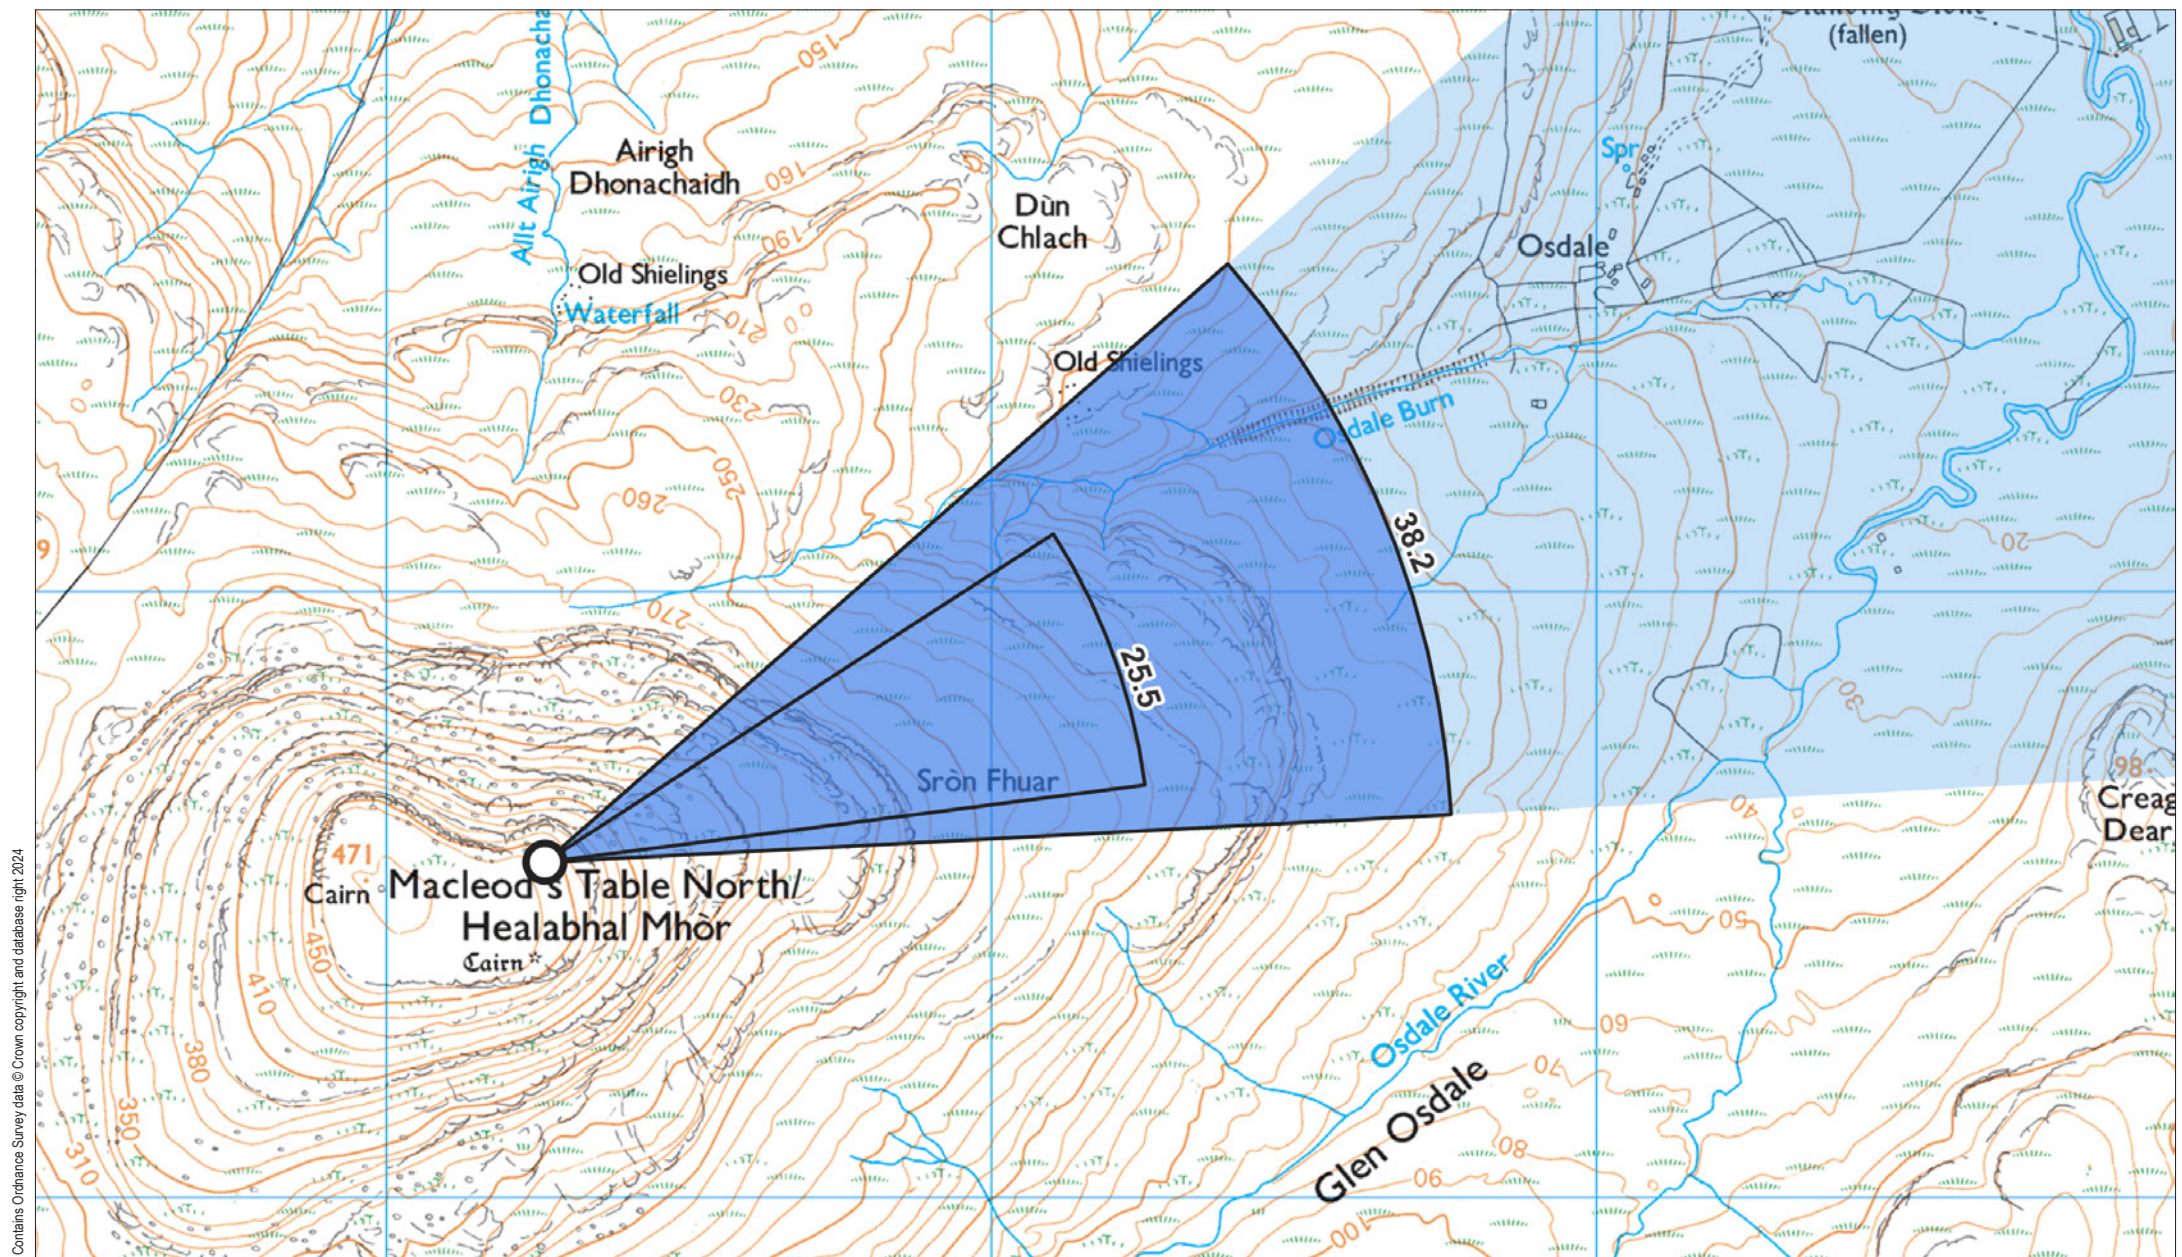

Viewpoint 9: Macleod's Table North / Healabhal Mhor

Contains Ordnance Survey data © Crown copyright and database right 2024

File Ref: 0915-Highland-Council-200m-lp-visuals

Grid Ref: 122261, 844554 Distance to nearest visible turbines: 8591m AOD: 457.6m

This viewpoint is located close to the eastern edge of the plateau peak of Healabhal Mhor (Macleods Table North). The viewpoint is accessible on foot across moorland from the B884 at Dun Osdale, where there is space to park beside the road.