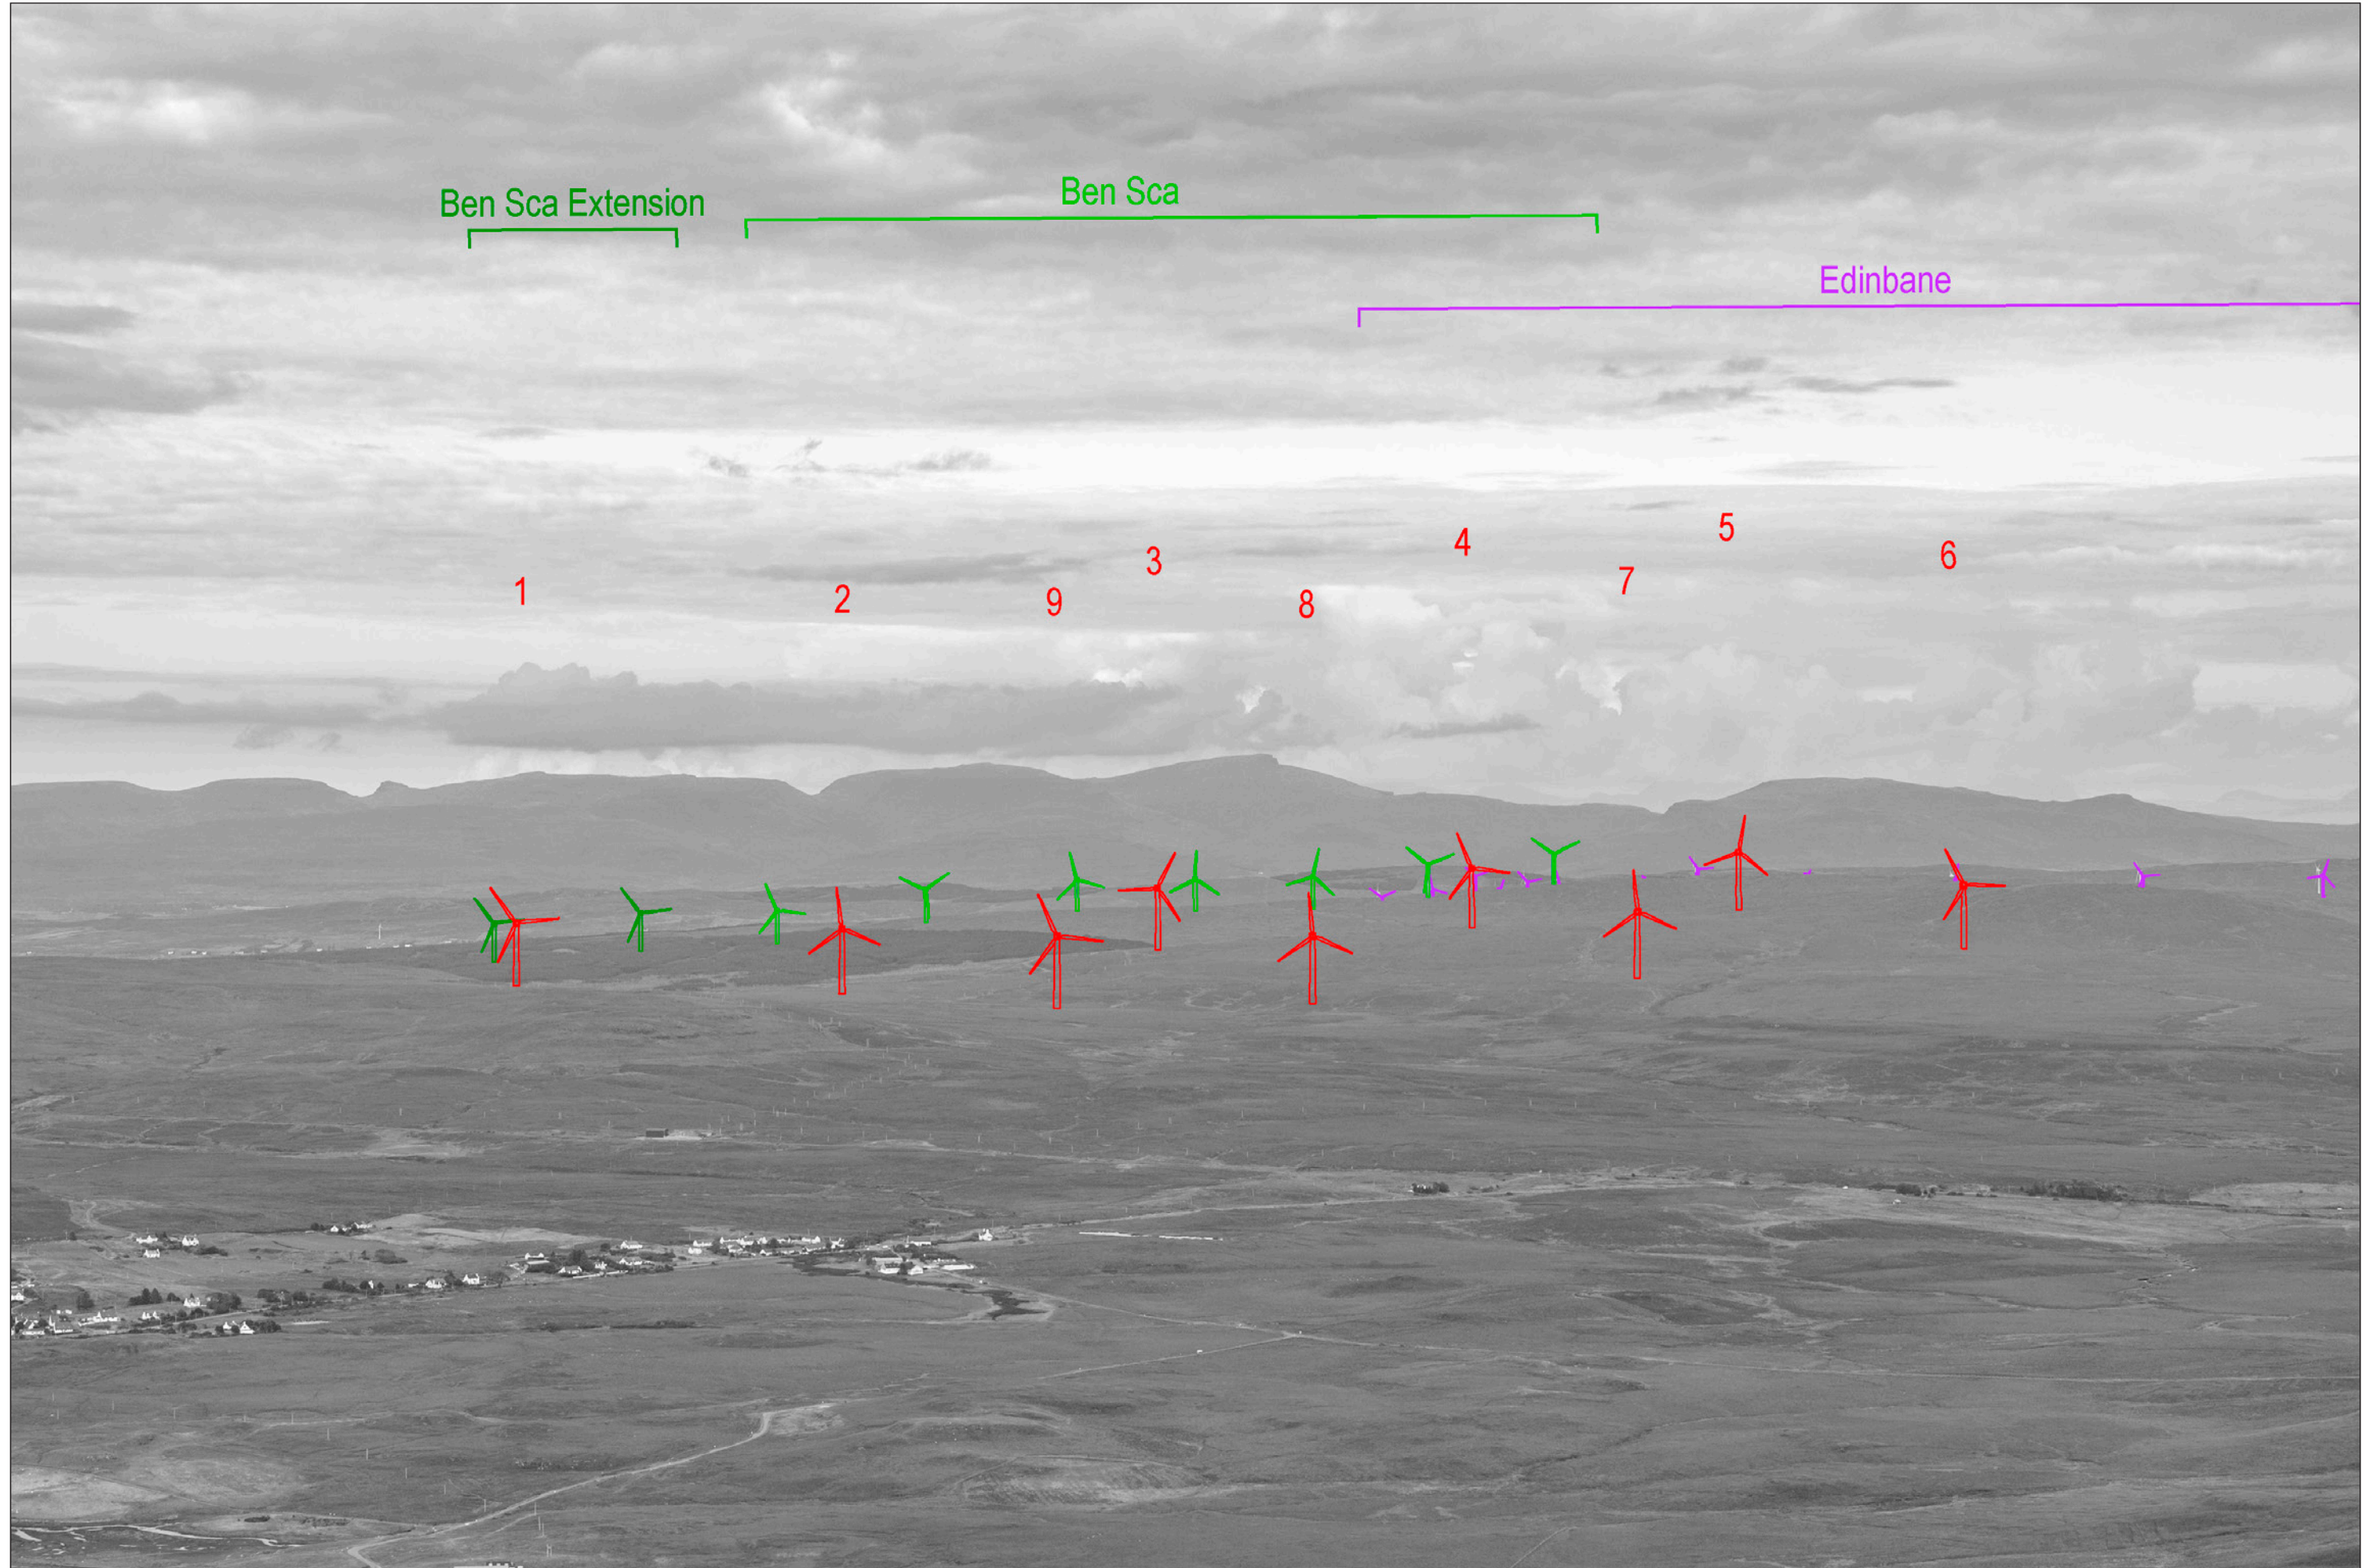

Viewpoint 9: Macleod's Table North / Healabhal Mhor - Monochrome Analysis

Planar Projection

Distance to nearest turbine: 8.59 km

Camera: Nikon z6 2 - Full Frame

Focal length: 75 mm

Camera Height: 1.5 m

Date: 29/08/2022

Time: 17:16

This image should be viewed at a comfortable arm's length (Approx. 500 mm)

SUBMITTED LAYOUT - 200m tip (CONSENTED CUMULATIVE)