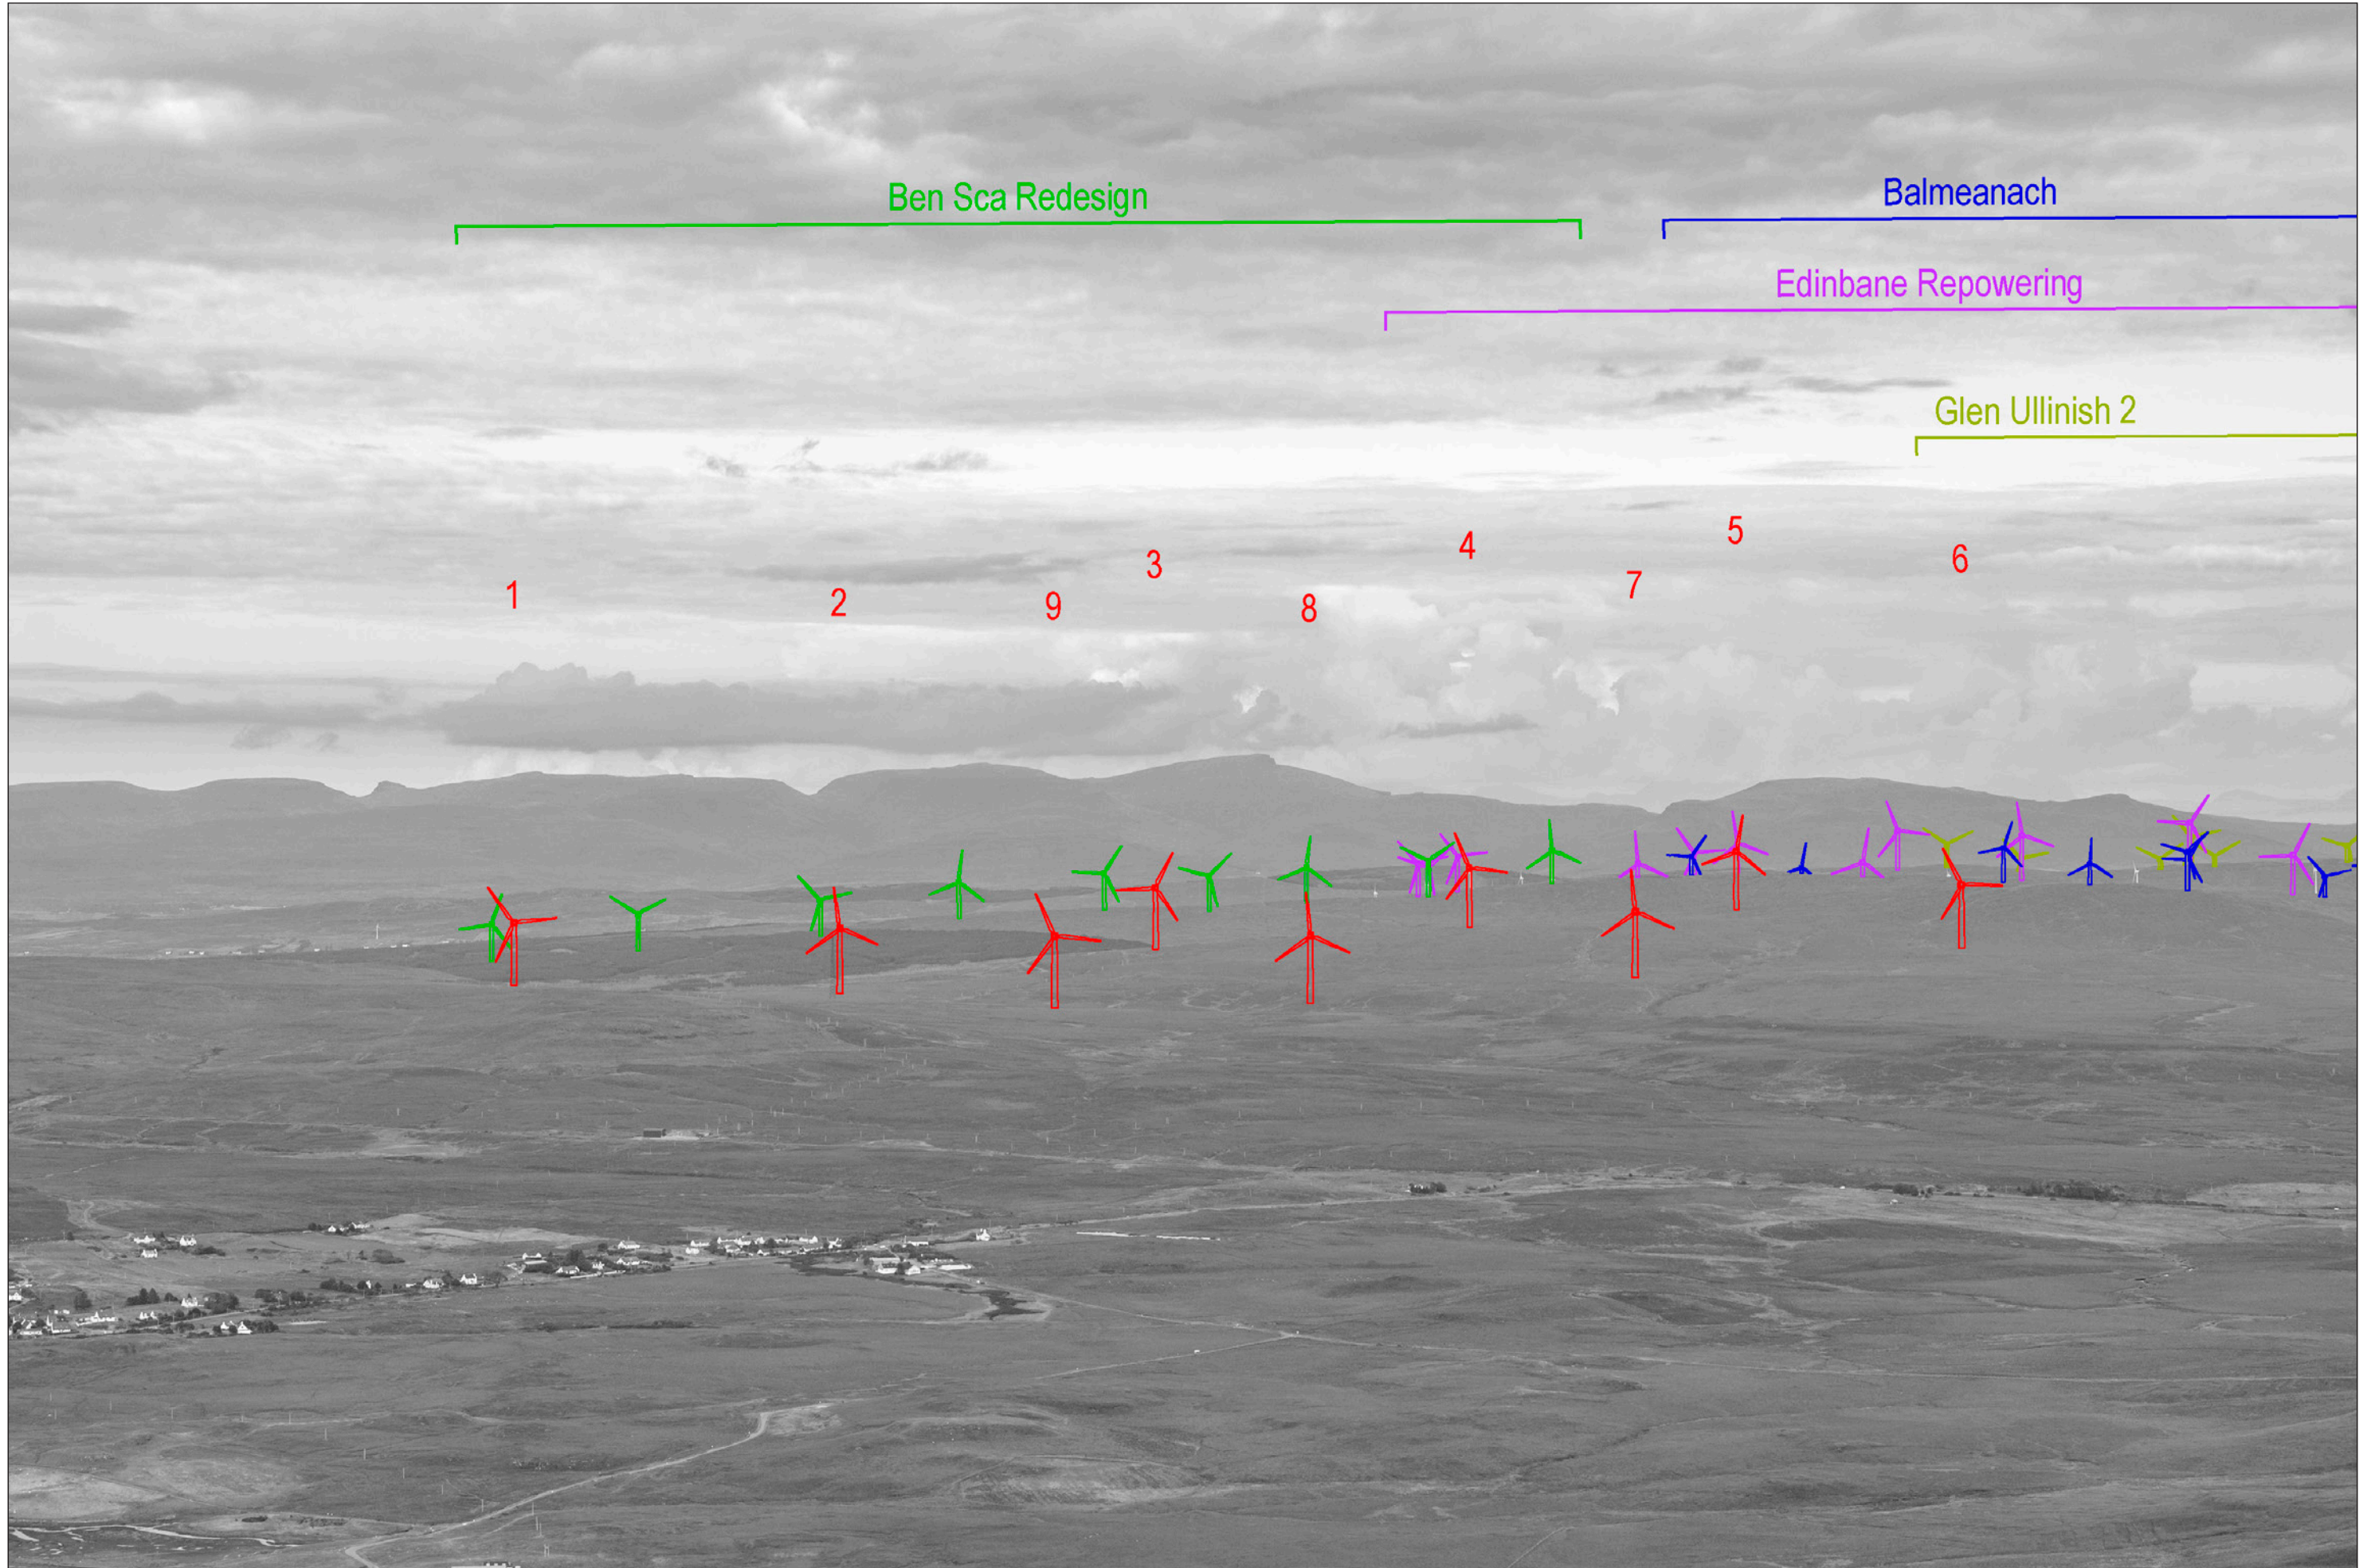

Planar Projection

Distance to nearest turbine: 8.59 km

Camera: Nikon z6 2 - Full Frame

Focal length: 50 mm

Camera Height: 1.5 m

Date: 29/08/2022

Time: 17:16

SUBMITTED LAYOUT - 200m tip

Distance to nearest turbine: 8.59 km

Camera: Nikon z6 2 - Full Frame

Focal length: 75 mm

Camera Height: 1.5 m

Date: 29/08/2022

Time: 17:16

This image should be viewed at a comfortable arm's length (Approx. 500 mm)

SUBMITTED LAYOUT - 200m tip (CONSENTED CUMULATIVE)

Viewpoint 9: Macleod's Table North / Healabhal Mhor - Monochrome Analysis

This image should be viewed at a comfortable arm's length (Approx. 500 mm)

Planar Projection

Distance to nearest turbine: 8.59 km

Camera: Nikon z6 2 - Full Frame

Focal length: 75 mm

Camera Height: 1.5 m

Date: 29/08/2022

Time: 17:16

SUBMITTED LAYOUT - 200m tip (PROPOSED CUMULATIVE)