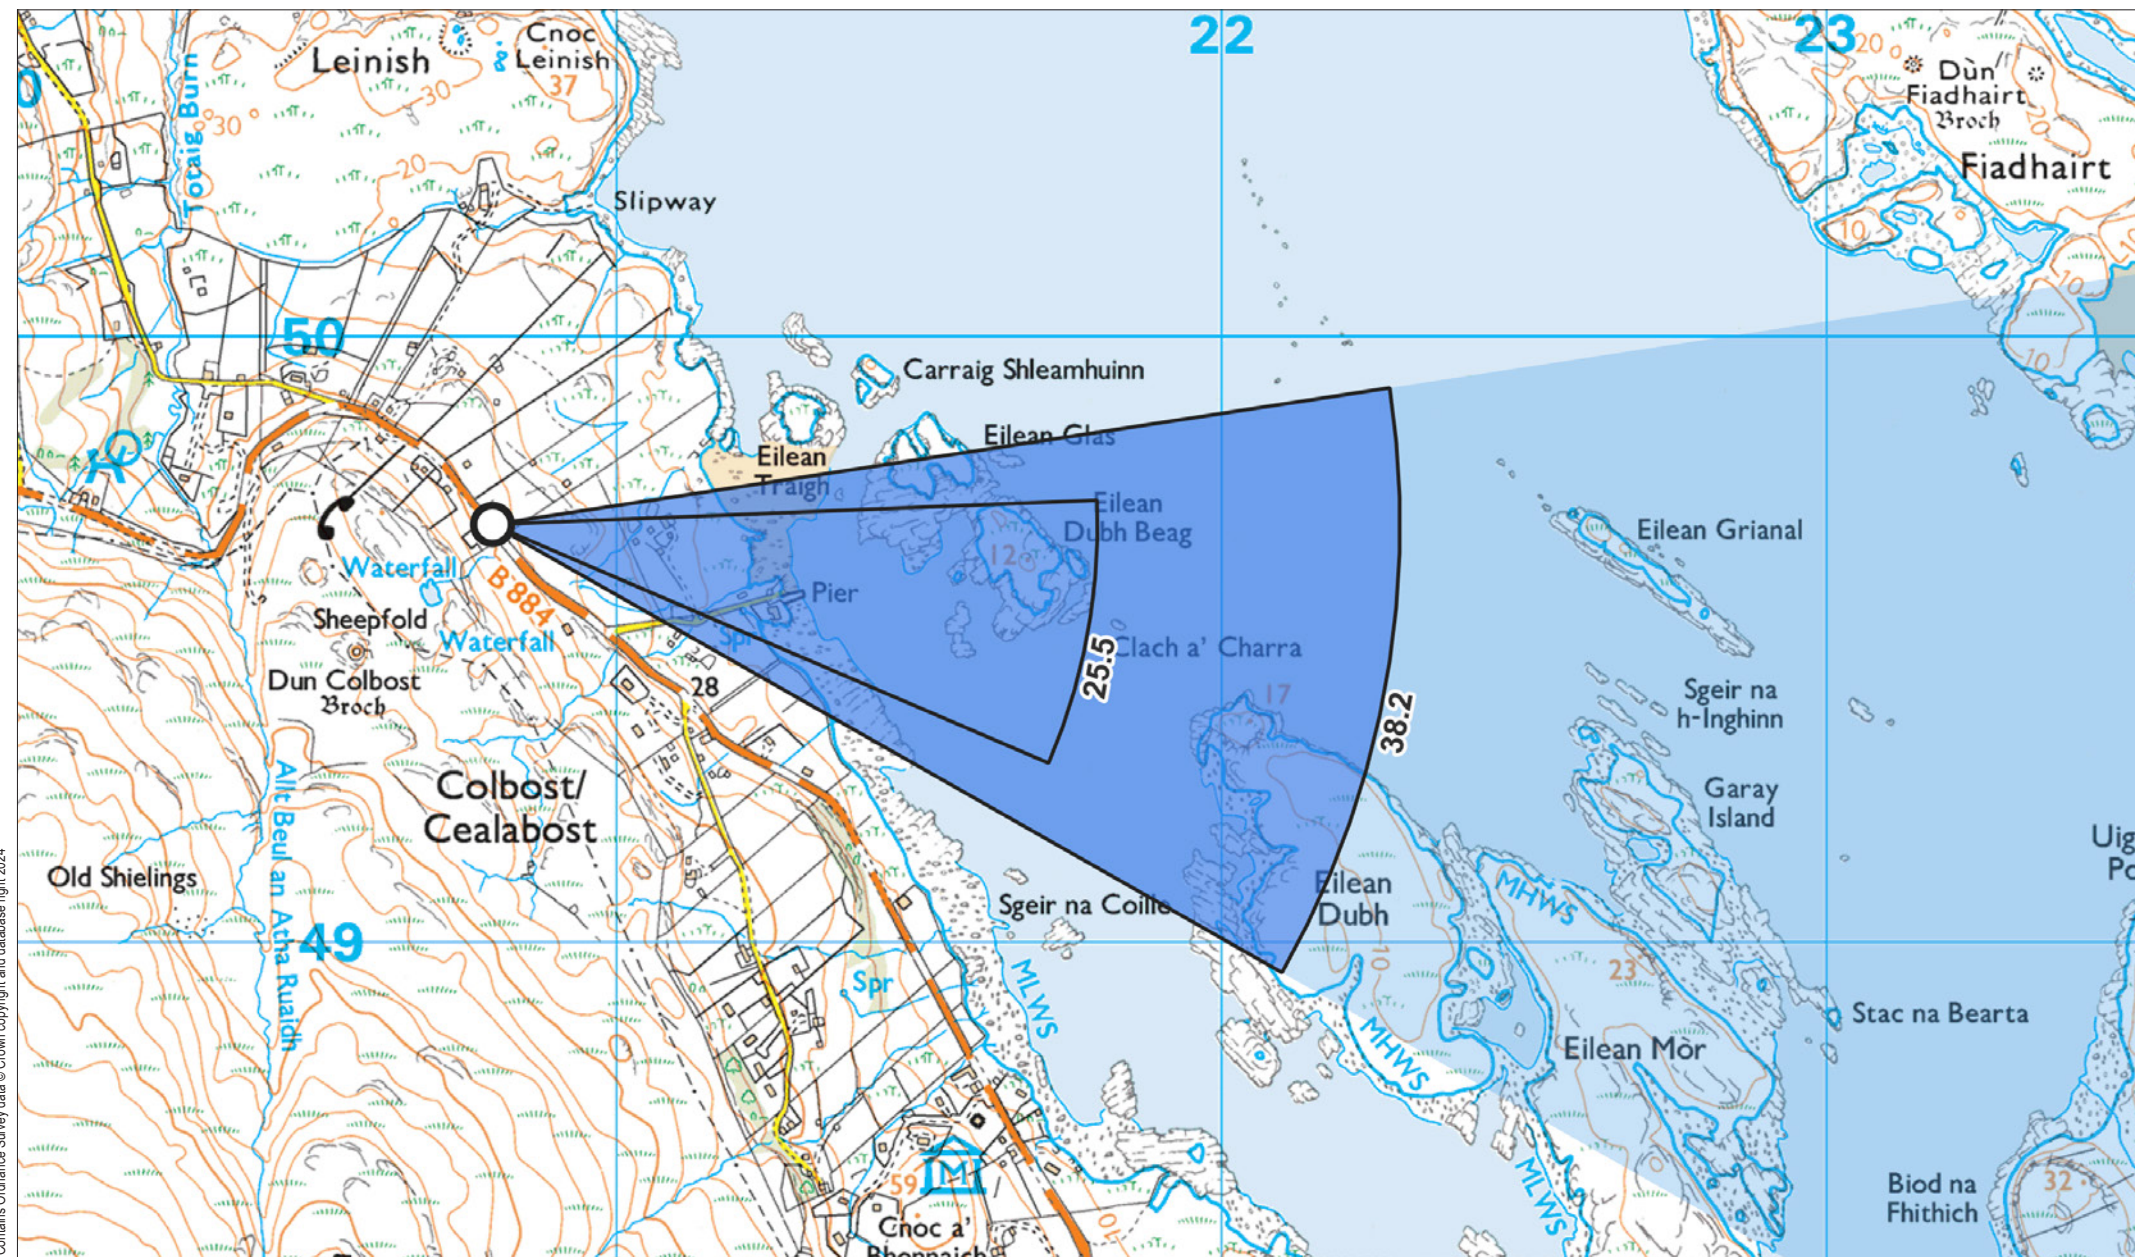

Viewpoint 10: B884 Colbost, Duirinish

Grid Ref: 120795, 849691 Distance to nearest visible turbines: 9664m AOD: 48m

This viewpoint is located at an unsealed turning head on the northern side of the B884 to the east of Colbost town centre. The viewpoint is located across the road from a terraced property with a timber fence (number 13) on the opposite side of the road. There is space for 2 cars to pull in at the viewpoint.

Viewpoint 10: B884 Colbost, Duirinish

When viewed at a comfortable arm's length (approx. 500 mm), this printed image is representative of our detailed central vision, but is not representative of scale and distance.

Viewpoint 10: B884 Colbost, Duirinish

This image should be viewed at a comfortable arm's length (Approx. 500 mm)

Planar Projection

Distance to nearest turbine: 9.66 km

Camera: Nikon z6 2 - Full Frame

Focal length: 75 mm

Camera Height: 1.5 m

Date: 30/08/2022

Time: 14:24

SUBMITTED LAYOUT - 200m tip

Viewpoint 10: B884 Colbost, Duirinish - Monochrome Analysis

This image should be viewed at a comfortable arm's length (Approx. 500 mm)