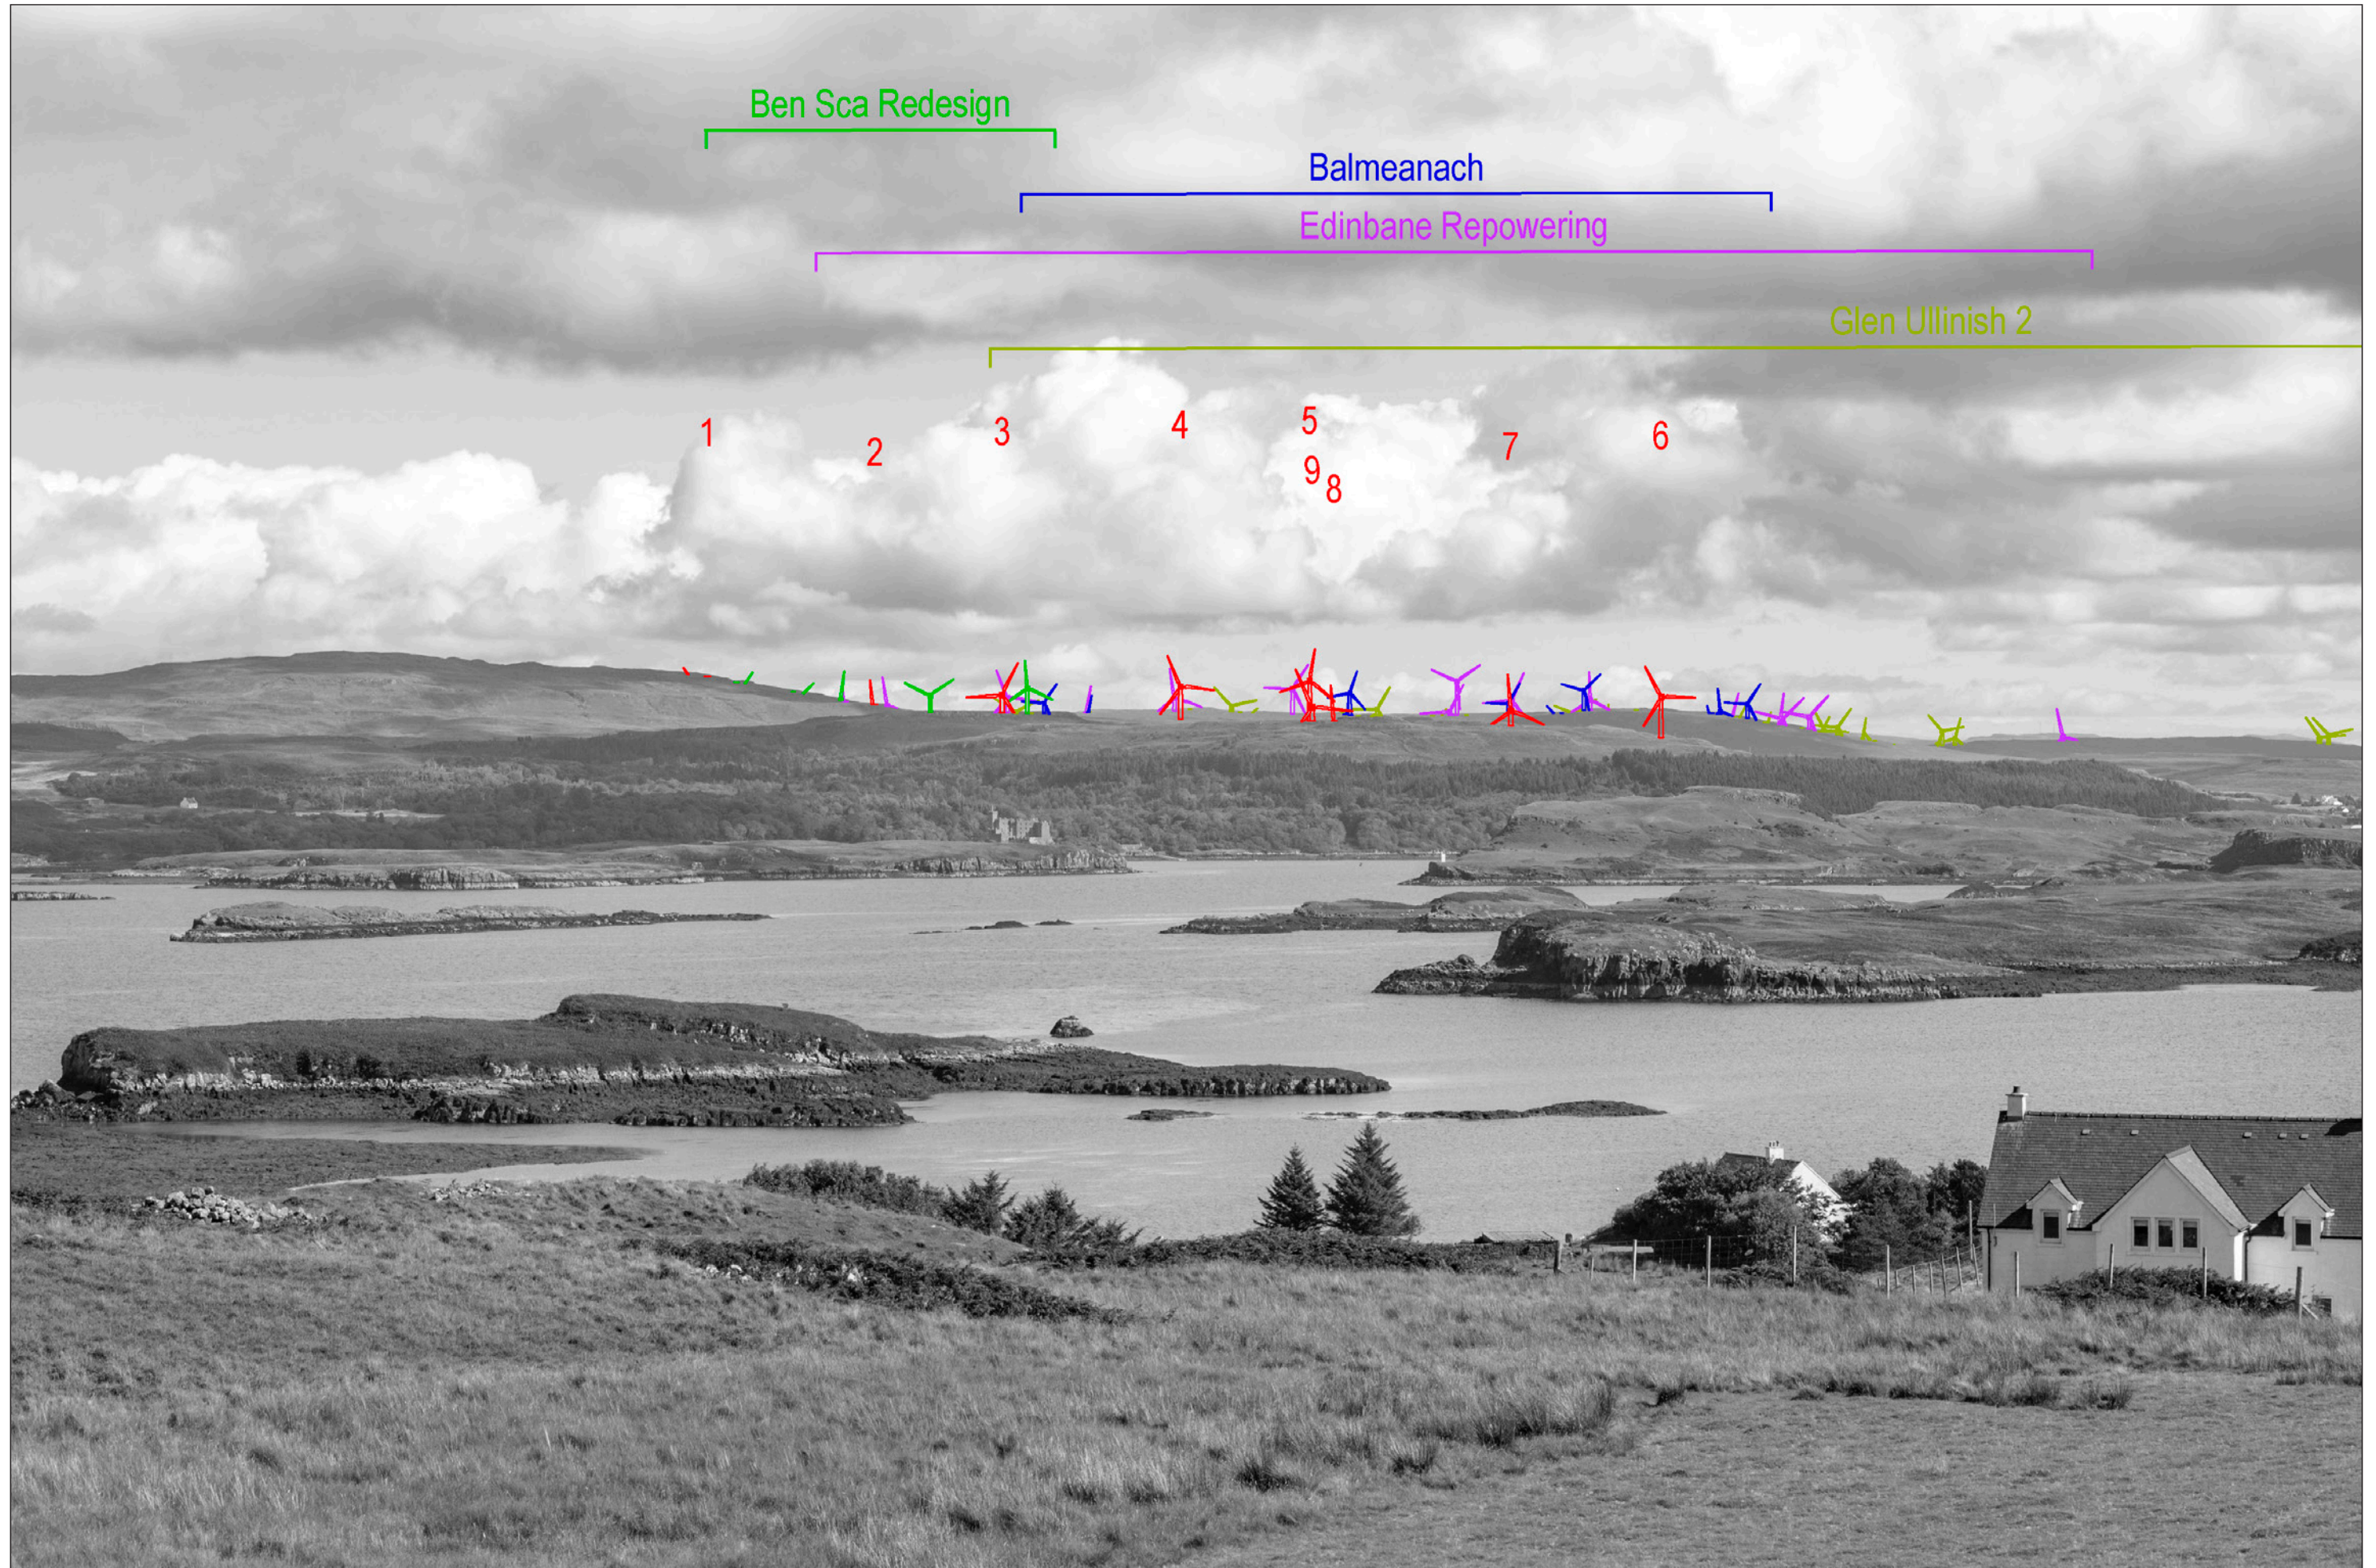

Viewpoint 10: B884 Colbost, Duirinish

Grid Ref: 120795, 849691 Distance to nearest visible turbines: 9664m AOD: 48m

This viewpoint is located at an unsealed turning head on the northern side of the B884 to the east of Colbost town centre. The viewpoint is located across the road from a terraced property with a timber fence (number 13) on the opposite side of the road. There is space for 2 cars to pull in at the viewpoint.

Camera Height: 1.5 m

Date: 30/08/2022

Time: 14:24

SUBMITTED LAYOUT - 200m tip

Viewpoint 10: B884 Colbost, Duirinish - Monochrome Analysis

This image should be viewed at a comfortable arm's length (Approx. 500 mm)

Planar Projection

Distance to nearest turbine: 9.66 km

Camera: Nikon z6 2 - Full Frame

Focal length: 75 mm

Camera Height: 1.5 m

Date: 30/08/2022

Time: 14:24

SUBMITTED LAYOUT - 200m tip (CONSENTED CUMULATIVE)

Viewpoint 10: B884 Colbost, Duirinish - Monochrome Analysis

This image should be viewed at a comfortable arm's length (Approx. 500 mm)