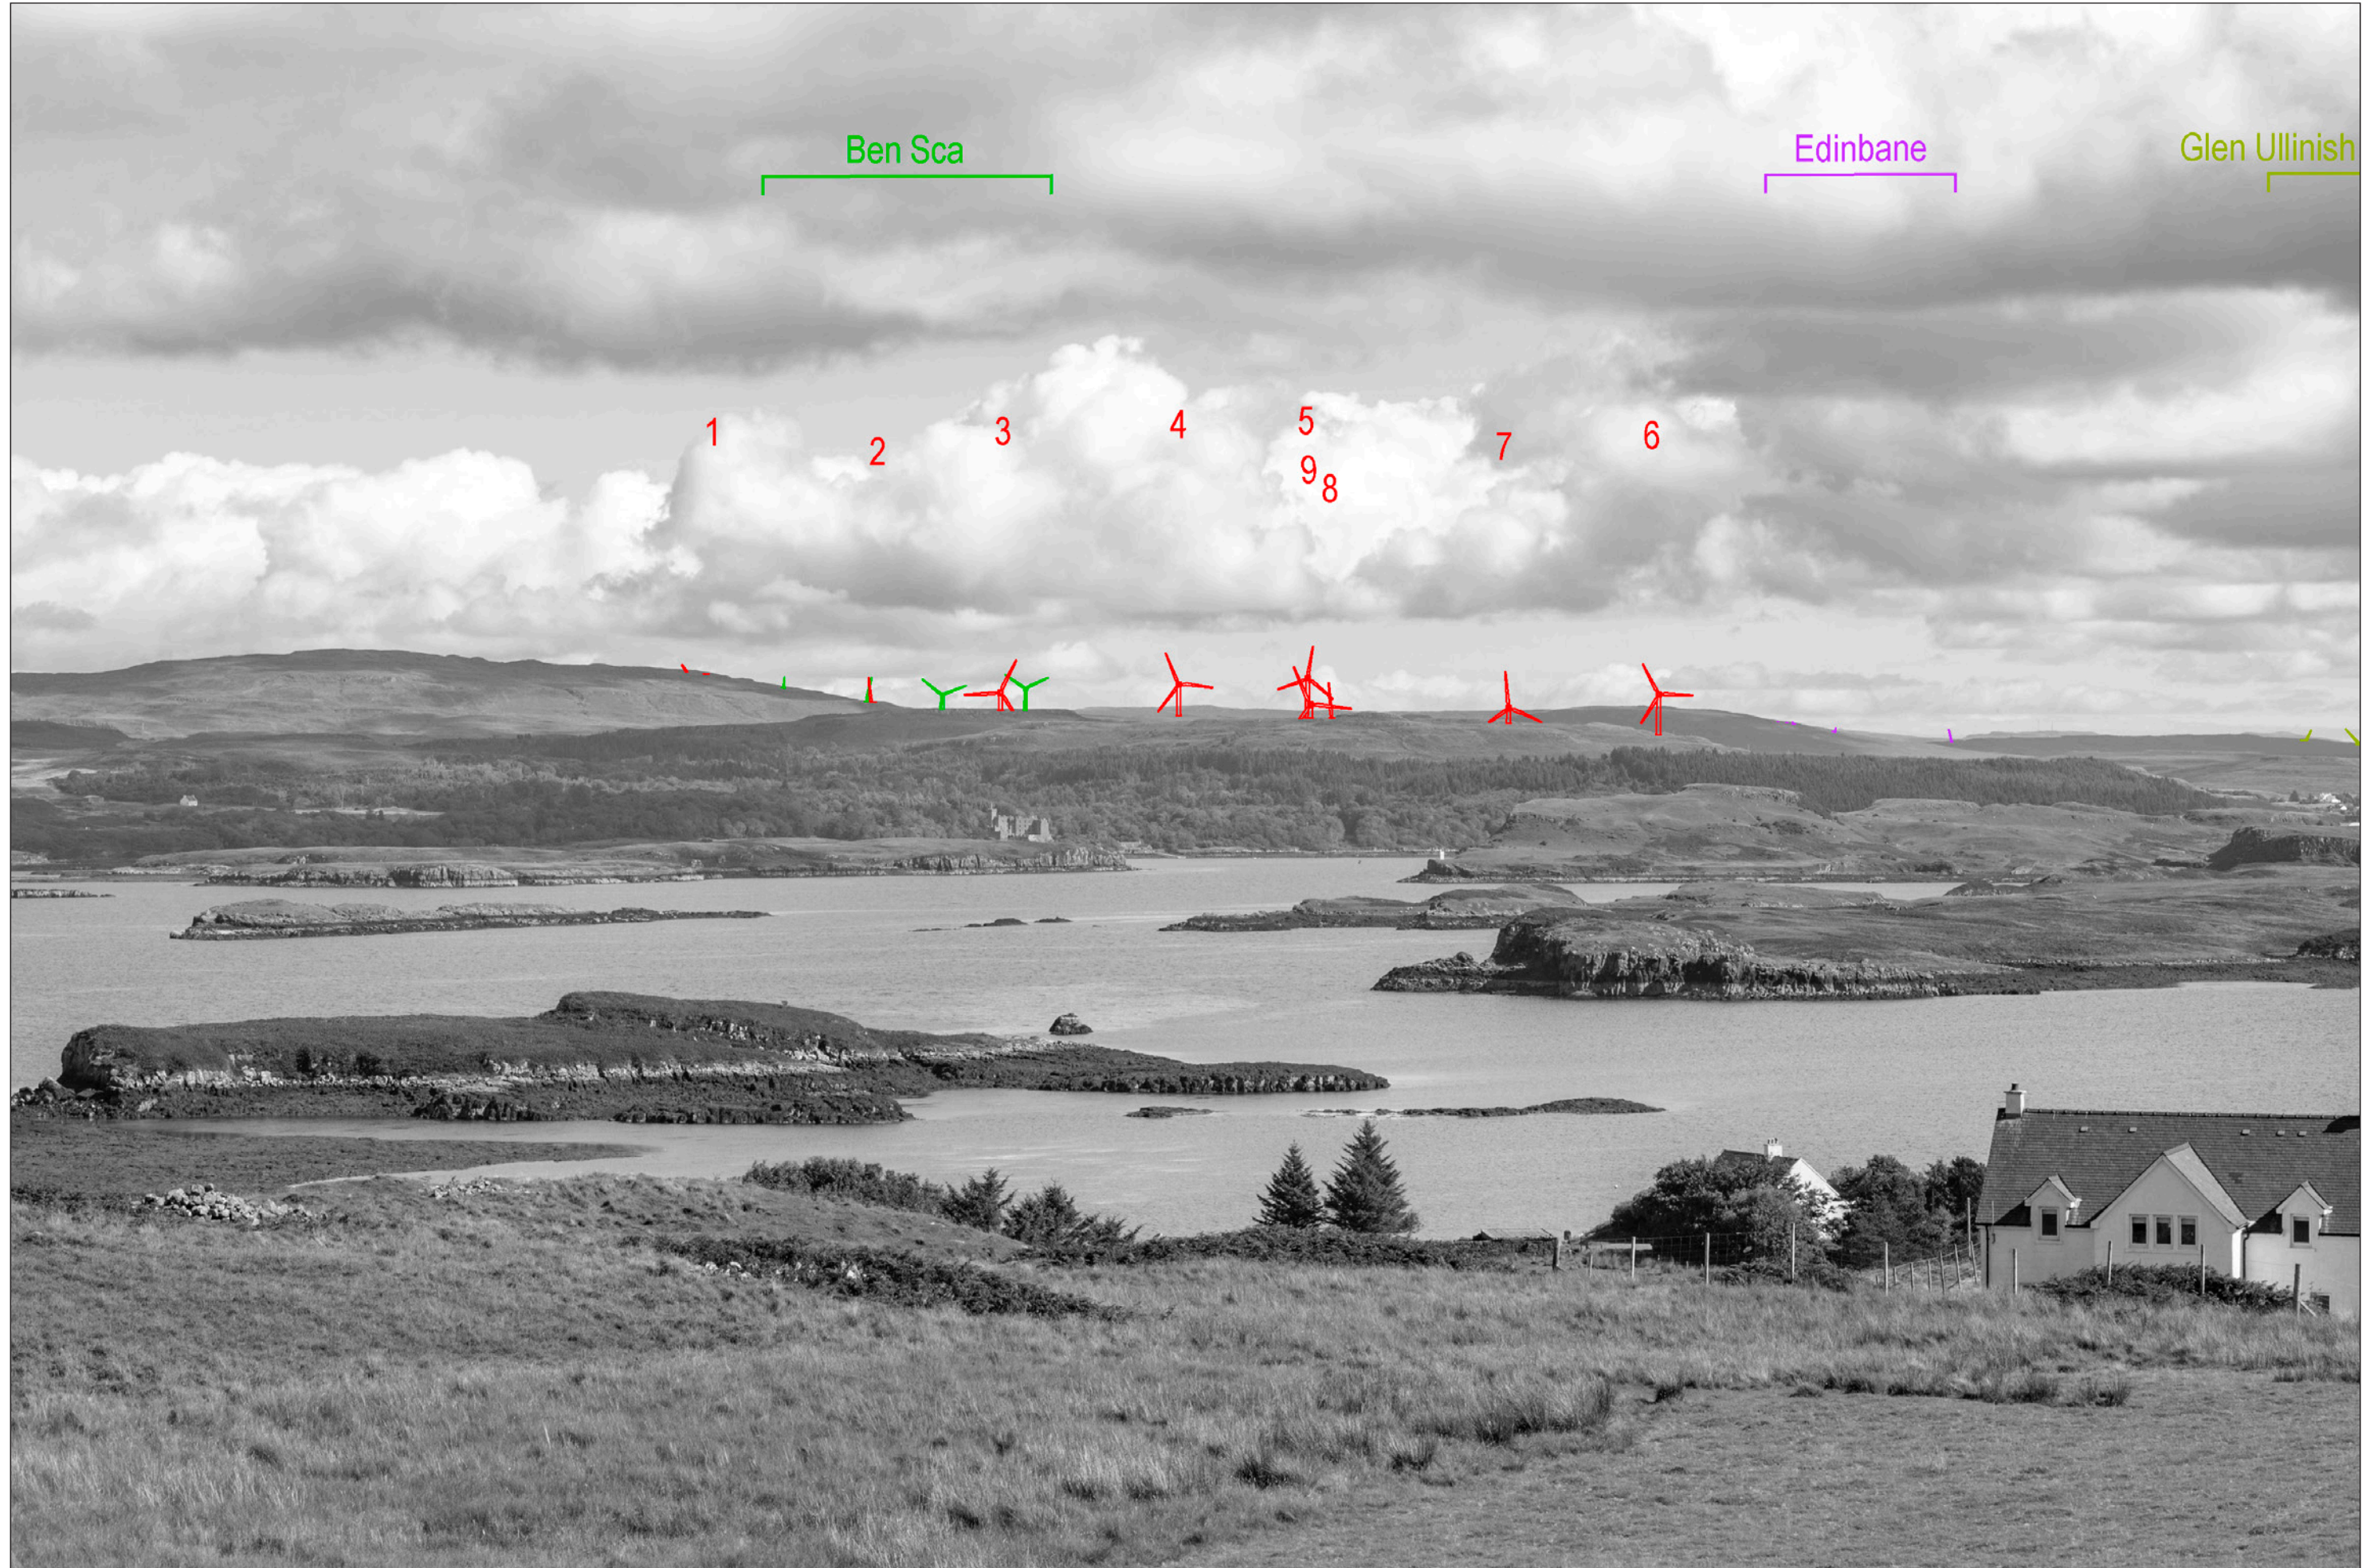

Viewpoint 10: B884 Colbost, Duirinish

Grid Ref: 120795, 849691 Distance to nearest visible turbines: 9664m AOD: 48m

This viewpoint is located at an unsealed turning head on the northern side of the B884 to the east of Colbost town centre. The viewpoint is located across the road from a terraced property with a timber fence (number 13) on the opposite side of the road. There is space for 2 cars to pull in at the viewpoint.

Viewpoint 10: B884 Colbost, Duirinish

This image should be viewed at a comfortable arm's length (Approx. 500 mm)

Planar Projection

Distance to nearest turbine: 9.66 km

Camera: Nikon z6 2 - Full Frame

Focal length: 75 mm

Camera Height: 1.5 m

Date: 30/08/2022

Time: 14:24

SUBMITTED LAYOUT - 200m tip

Viewpoint 10: B884 Colbost, Duirinish - Monochrome Analysis

This image should be viewed at a comfortable arm's length (Approx. 500 mm)

Planar Projection

Distance to nearest turbine: 9.66 km

Camera: Nikon z6 2 - Full Frame

Focal length: 75 mm

Camera Height: 1.5 m

Date: 30/08/2022

Time: 14:24

SUBMITTED LAYOUT - 200m tip (CONSENTED CUMULATIVE)