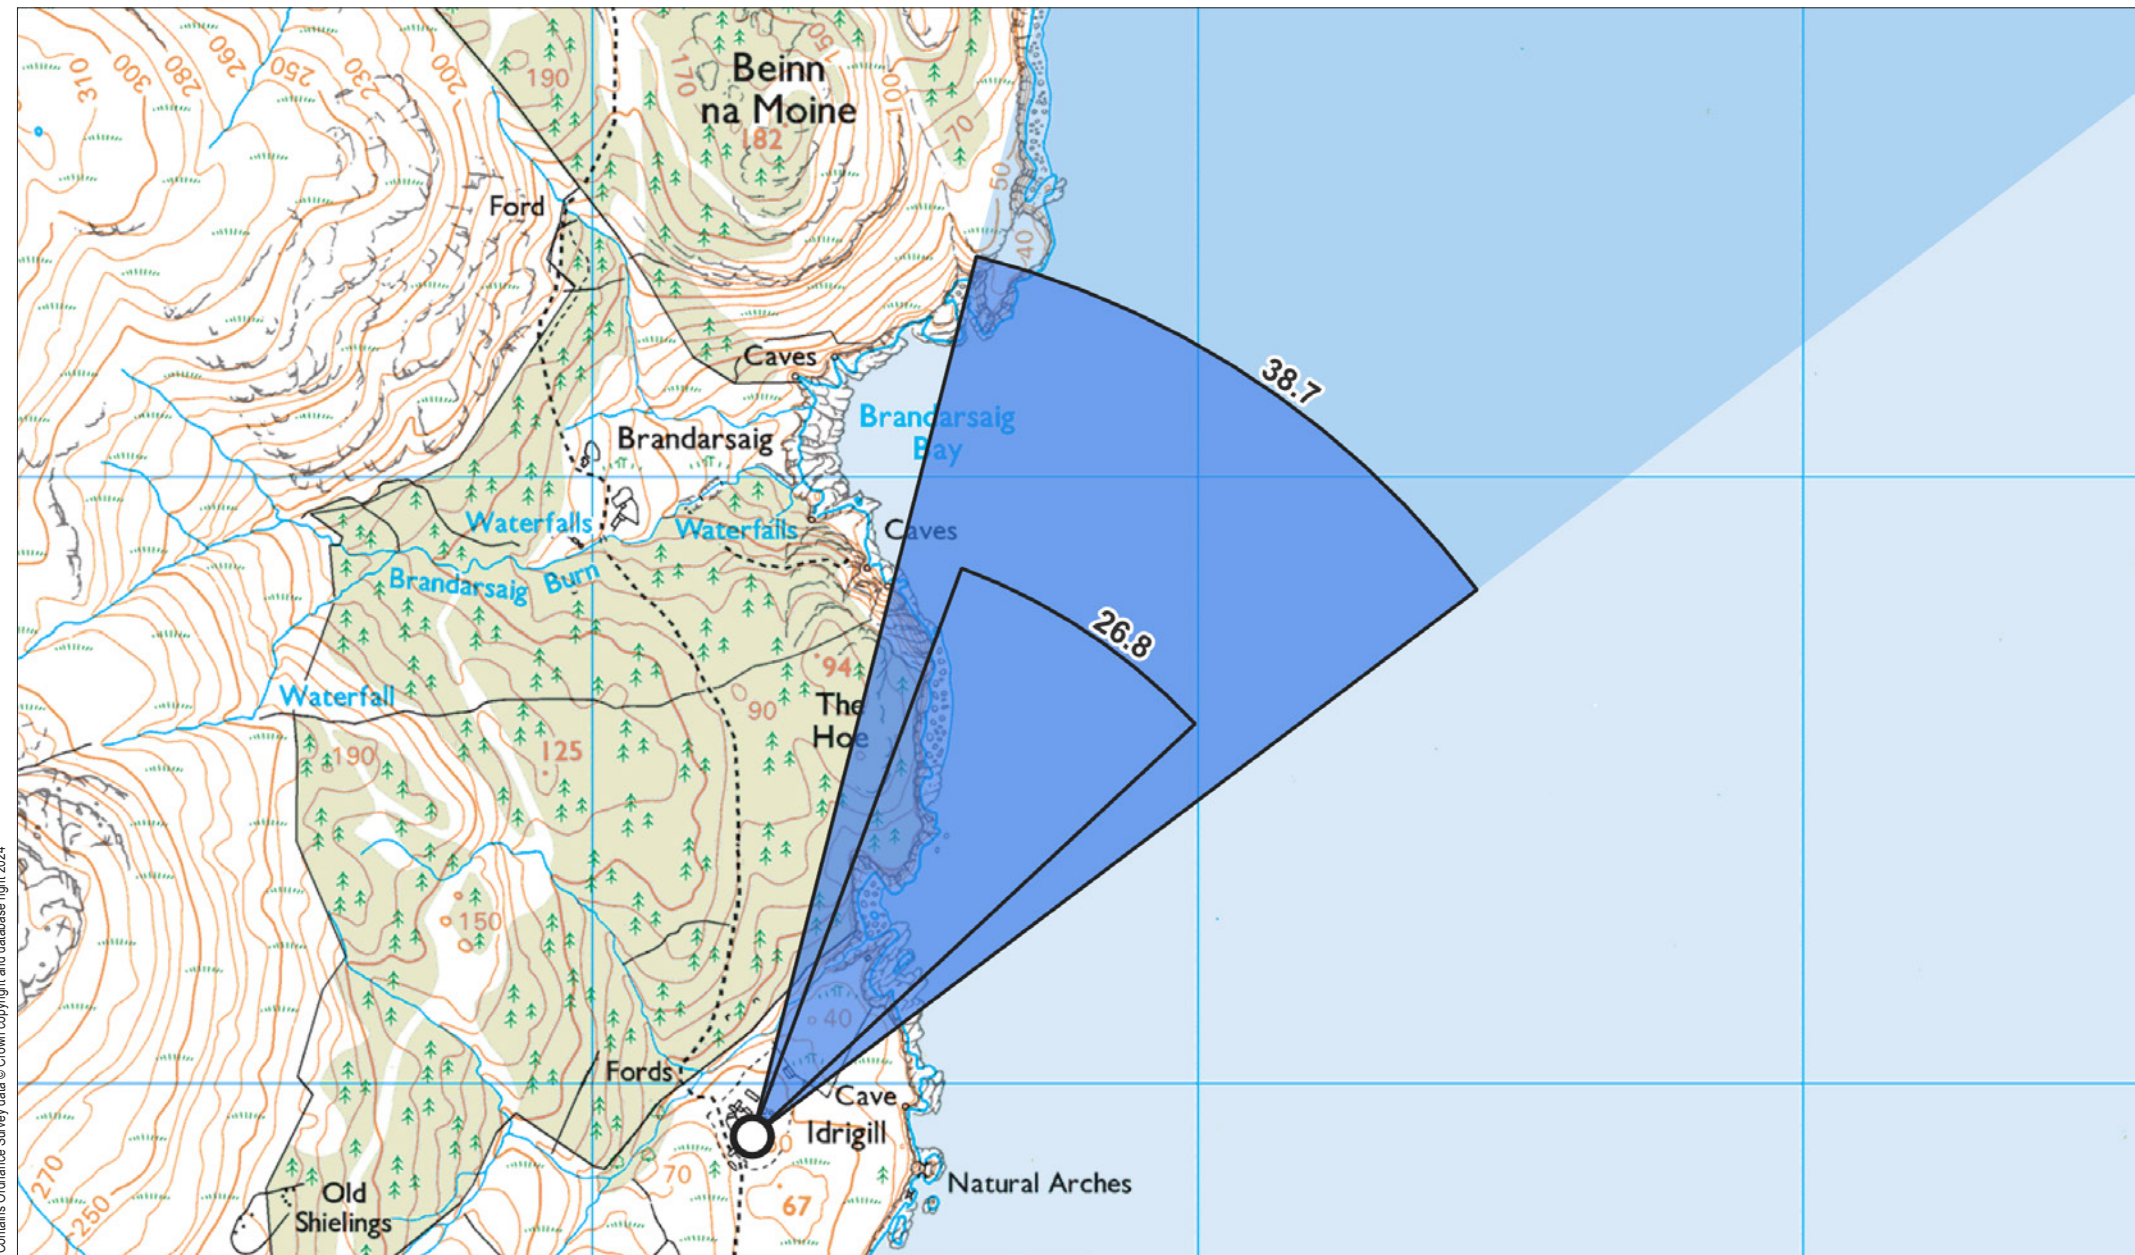

Viewpoint 20: Idrigill Core Path

Grid Ref: 125263, 837913 Distance to nearest visible turbines: 10940m AOD: 66.2m

This viewpoint is located on the core path between Orbost and Idrigill Point, near the abandoned settlement of Idrigill. There would be no views of the Proposed Development from Idrigill Point itself, so this location was to represent views from the core path. The precise location of this viewpoint is just off the path itself onto a small knoll which was chosen in order to obtain the most open view across Loch Bracadale and the Proposed Development.

Viewpoint 20: Idrigill Core Path

When viewed at a comfortable arm's length (approx. 500 mm), this printed image is representative of our detailed central vision, but is not representative of scale and distance.

This image should be viewed at a comfortable arm's length (Approx. 500 mm)

Planar Projection Distance to nearest turbine: 10.94 km Camera: Canon EOS 5D - Full Frame Focal length: 75 mm Camera Height: 1.5 m Date: 01/10/2024 Time: 14:54

SUBMITTED LAYOUT - 200m tip

Viewpoint 20: Idrigill Core Path - Monochrome Analysis

This image should be viewed at a comfortable arm's length (Approx. 500 mm)

Planar Projection Distance to nearest turbine: 10.94 km Camera: Canon EOS 5D - Full Frame Focal length: 75 mm Camera Height: 1.5 m Date: 01/10/2024 Time: 14:54