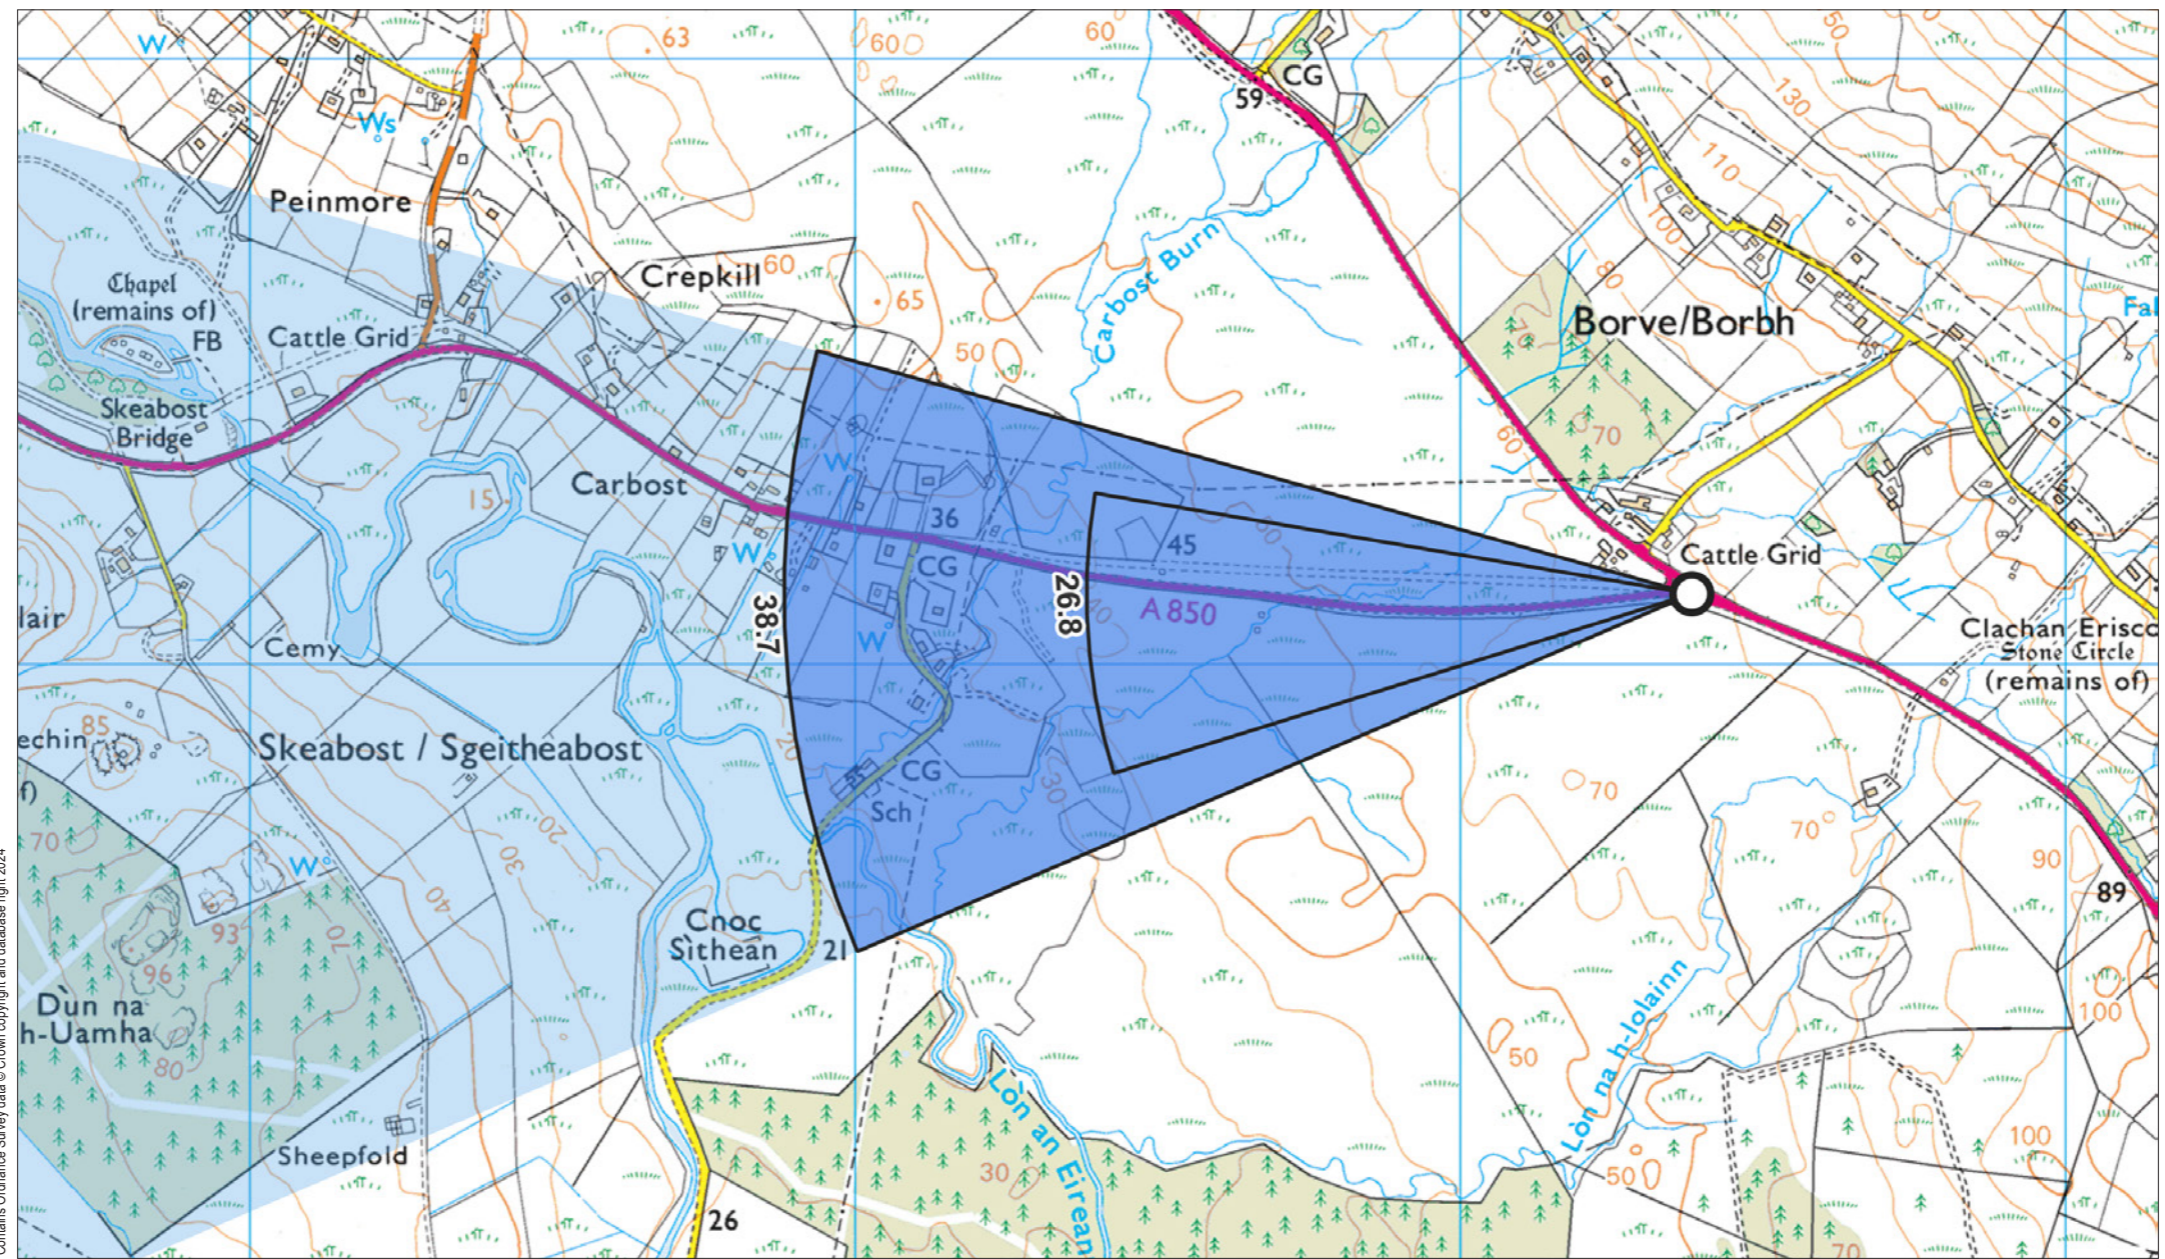

Viewpoint 12: A87 at Borve

File Ref: 0915-Highland-Council-180m-lp-montages

Grid Ref: 144382, 848118 Distance to nearest visible turbines: 11595m AOD: 69.4m

This viewpoint is located on the grass verge at the centre of the intersection of the A87 and A850 at Borve. The viewpoint is surrounded by open grassland, with properties to the west and north of the intersection. There is space for cars to pull in around the intersection.