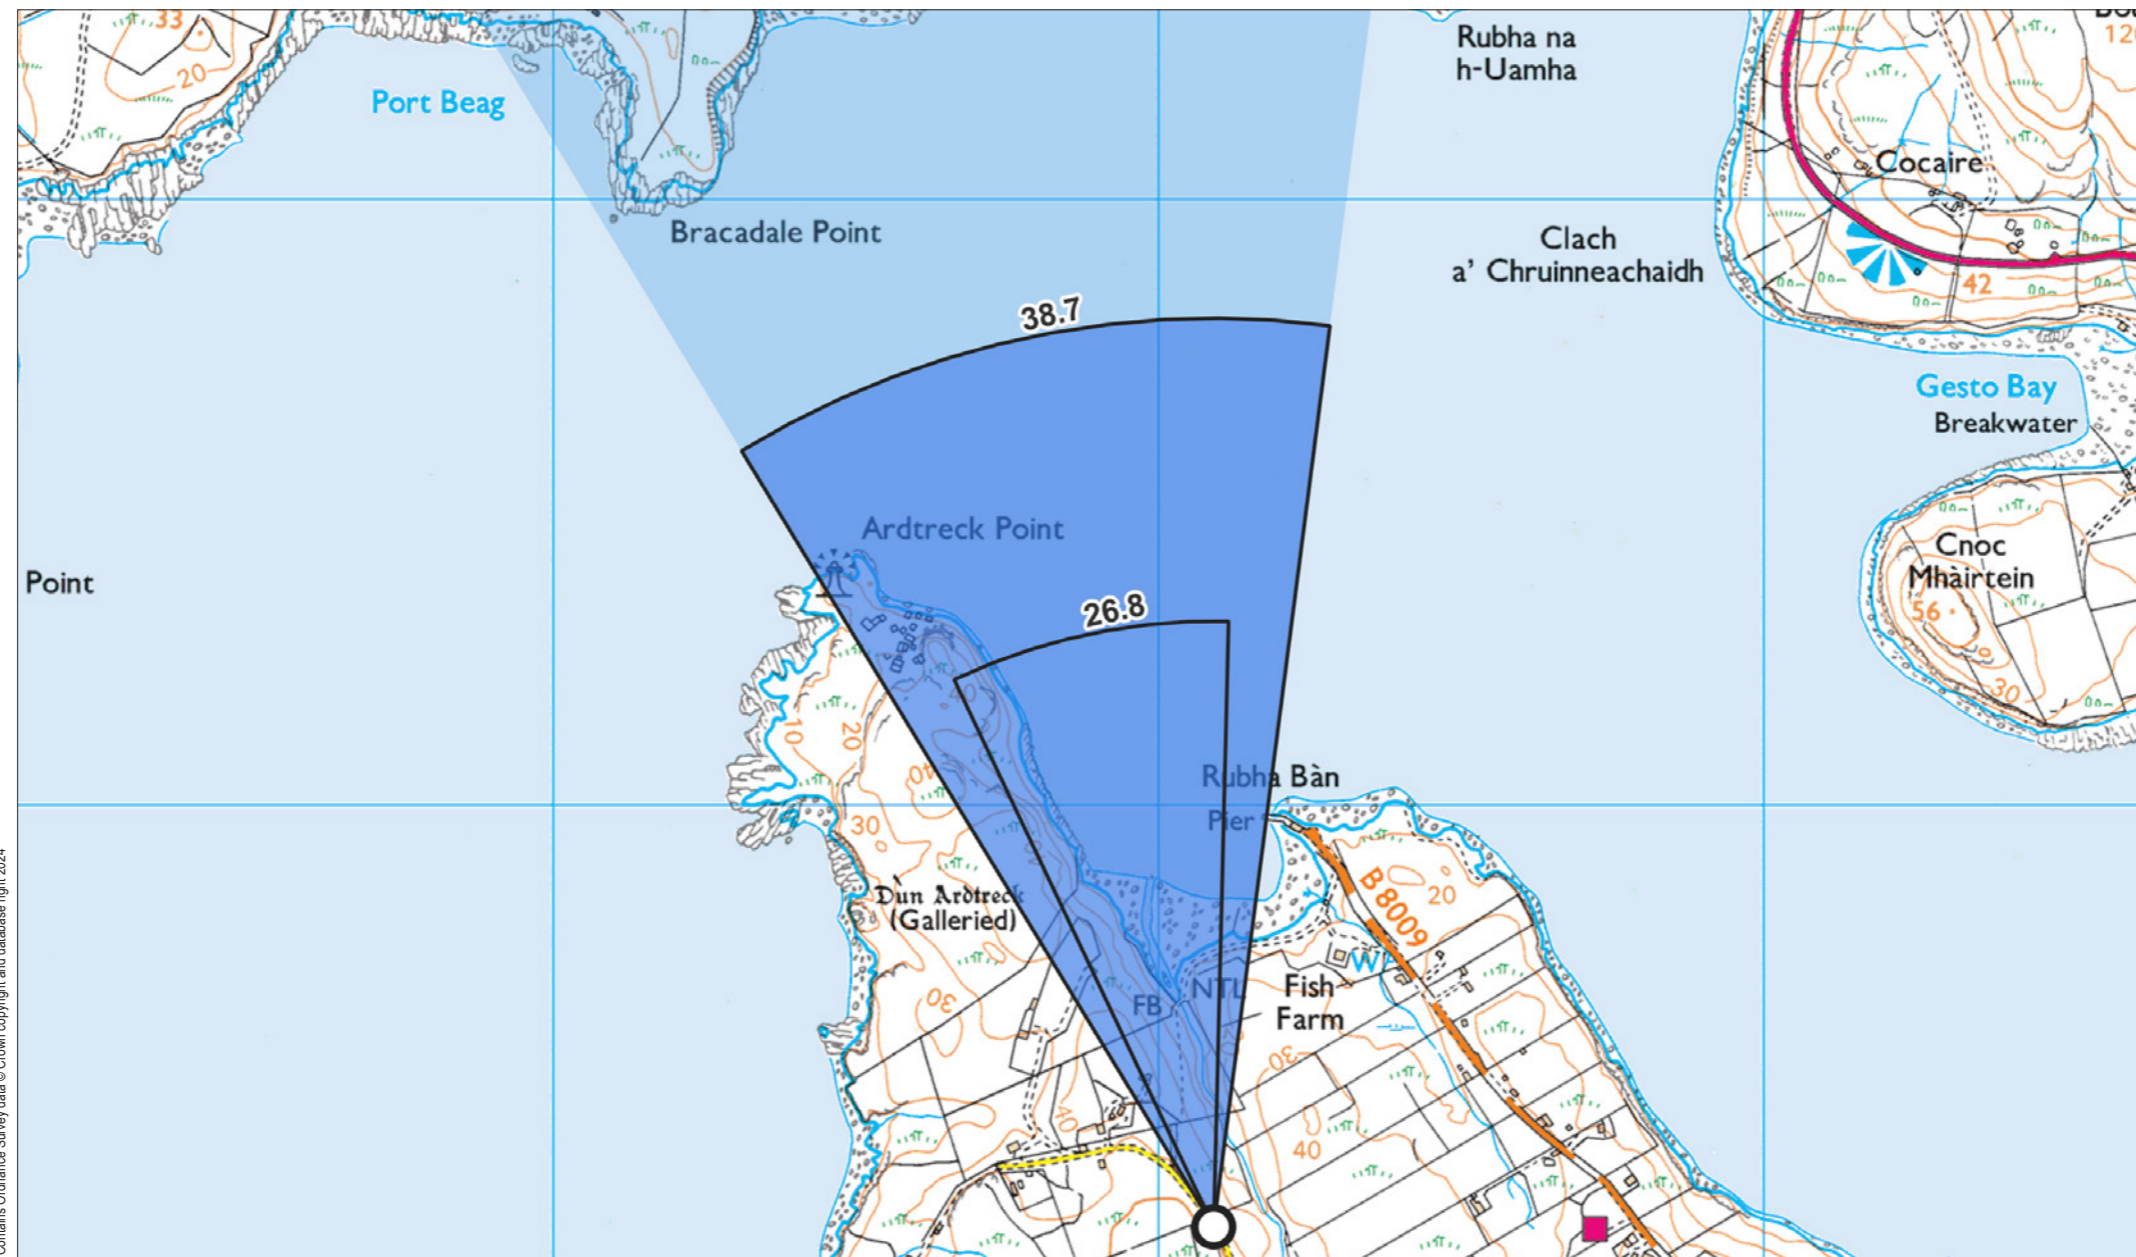

Viewpoint 11: Ardtreck, Minginish

Contains Ordnance Survey data © Crown copyright and database right 2024

File Ref: 0915-Highland-Council-180m-lp-montages

Grid Ref: 134091, 835305 Distance to nearest visible turbines: 11415m AOD: 45.8m

This viewpoint is located on a grass verge on the north-eastern side of an unclassified road which runs parallel to the south of the B8009, uphill from Ardtreck Burn. The area is surrounded by open ground downhill to the northeast, and roadside shrub to the southwest. There is space for one car to pull in at the viewpoint.