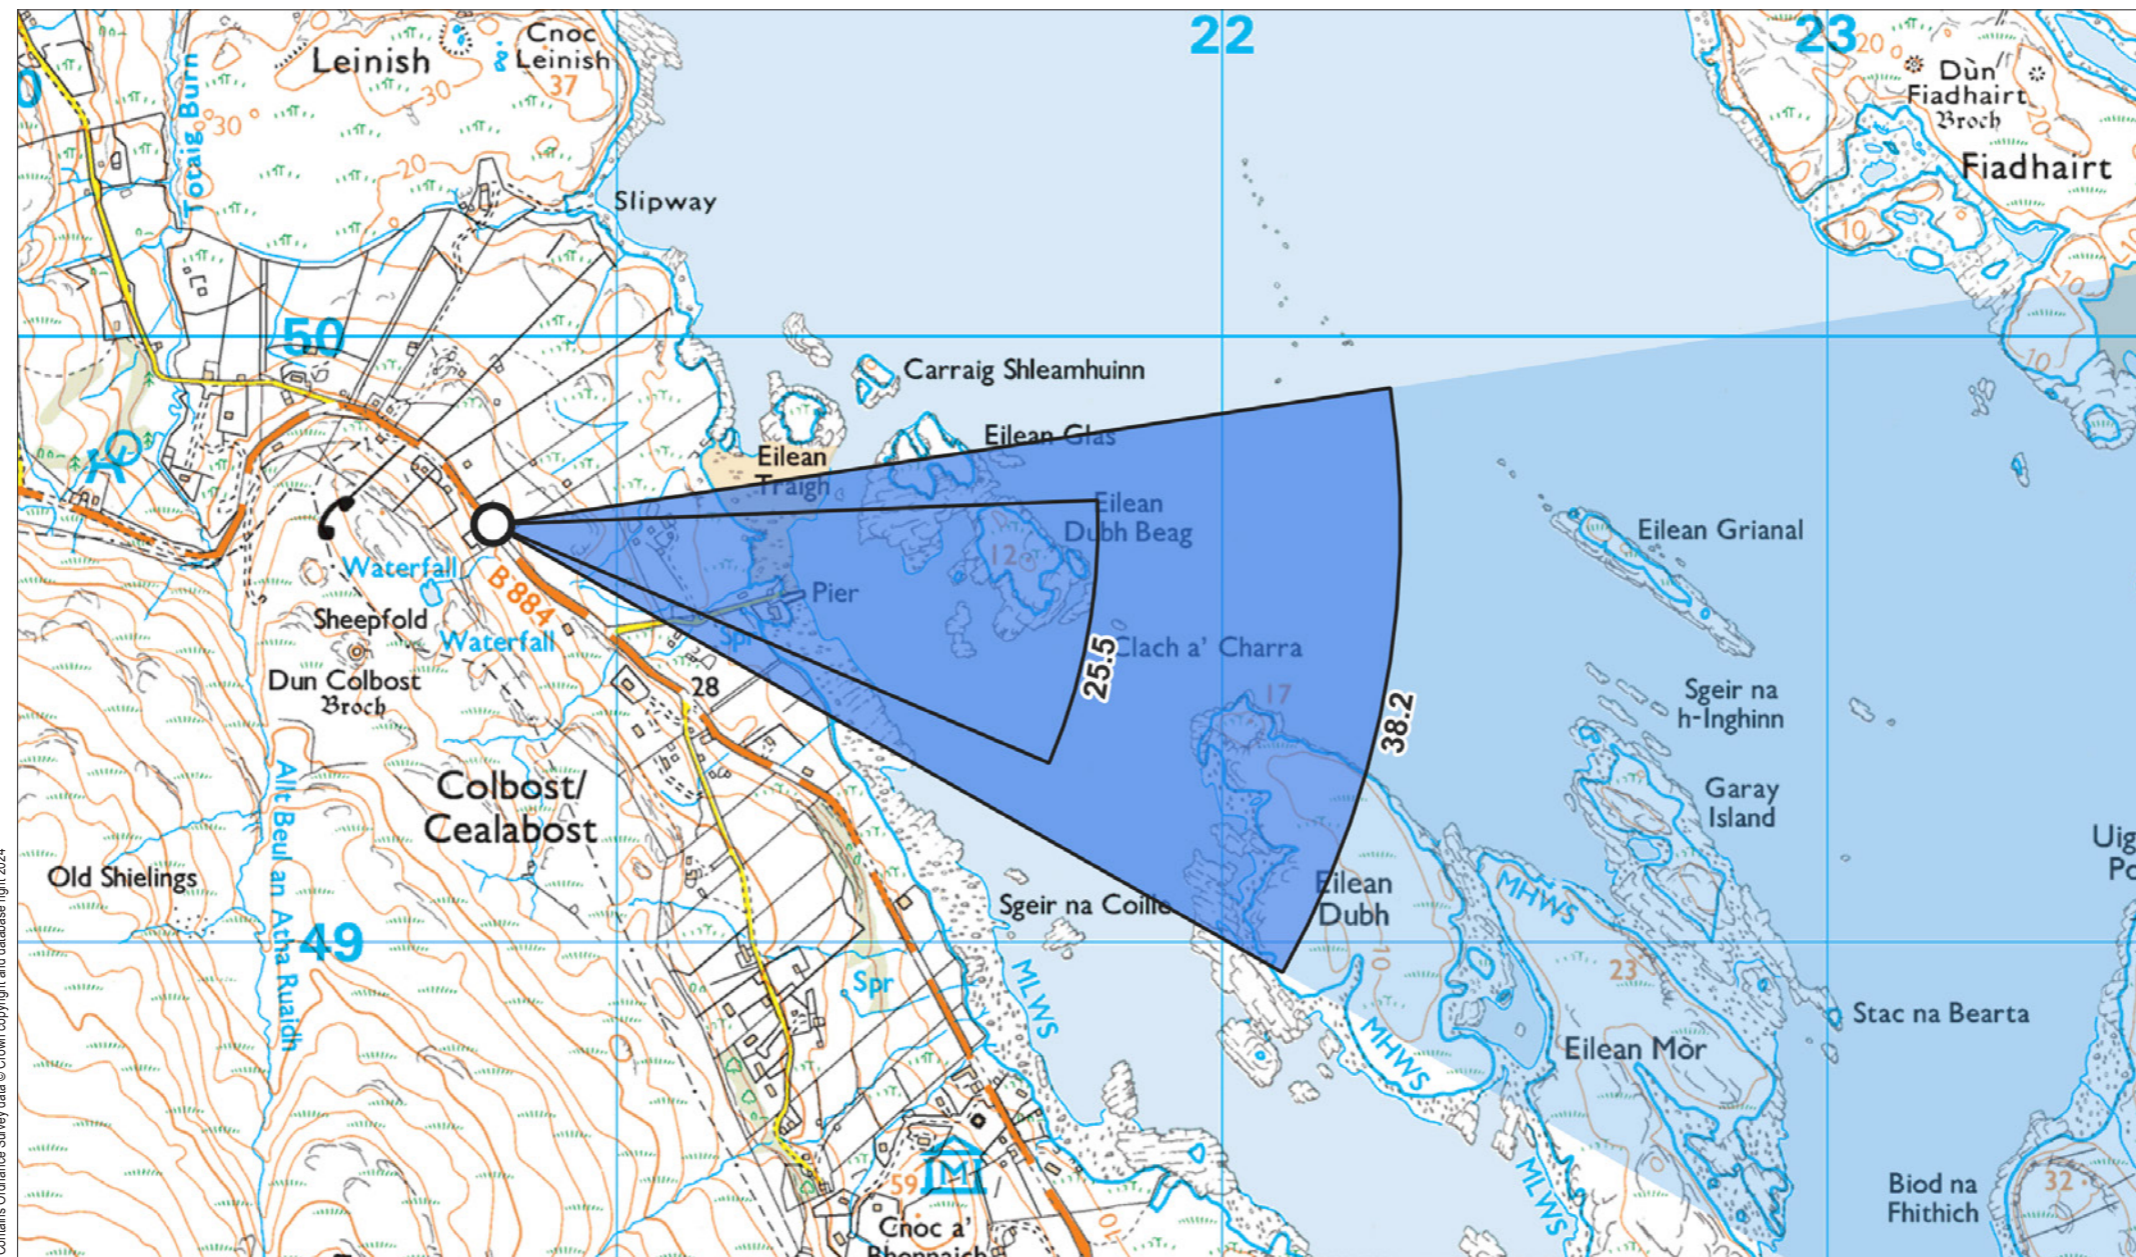

Viewpoint 10: B884 Colbost, Duirinish

Grid Ref: 120795, 849691 Distance to nearest visible turbines: 9664m AOD: 48m

This viewpoint is located at an unsealed turning head on the northern side of the B884 to the east of Colbost town centre. The viewpoint is located across the road from a terraced property with a timber fence (number 13) on the opposite side of the road. There is space for 2 cars to pull in at the viewpoint.

Viewpoint 10: B884 Colbost, Duirinish

When viewed at a comfortable arm's length (approx. 500 mm), this printed image is representative of our detailed central vision, but is not representative of scale and distance.

ALTERNATE LAYOUT - 180m tip

Viewpoint 12: A87 at Borve

Contains Ordnance Survey data © Crown copyright and database right 2024

File Ref: 0915-Highland-Council-180m-lp-montages

Grid Ref: 144382, 848118 Distance to nearest visible turbines: 11595m AOD: 69.4m

This viewpoint is located on the grass verge at the centre of the intersection of the A87 and A850 at Borve. The viewpoint is surrounded by open grassland, with properties to the west and north of the intersection. There is space for cars to pull in around the intersection.